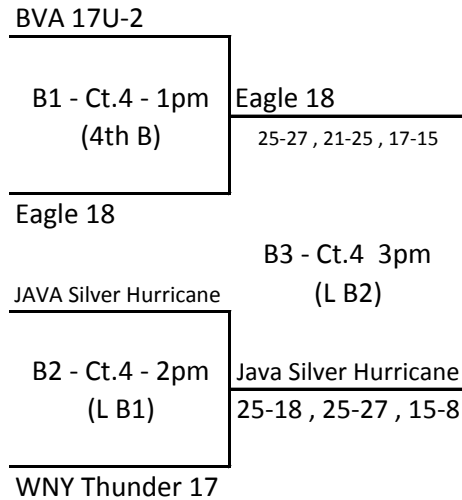

18's BRONZE BRACKET

Work teams may be shuffled based on travel distance.

WINNER: Java Silver Hurricane
25-23 , 25-21

WARM-UP: 2-4-4 for the team's first match of the day. 2-3-3 for the remainder of the day.

POOL PLAY: matches are two sets to 25 points, no cap.
TIE BREAKERS: One 15 point game will be played only if contending for position in Gold Bracket.

OTHER TIE-BREAKERS: Head to head wins/losses, then head to head points, then overall pool play points, then coin flip.

PLAYOFF MATCHES: best two/three to 25, deciding game (if necessary) to 15.