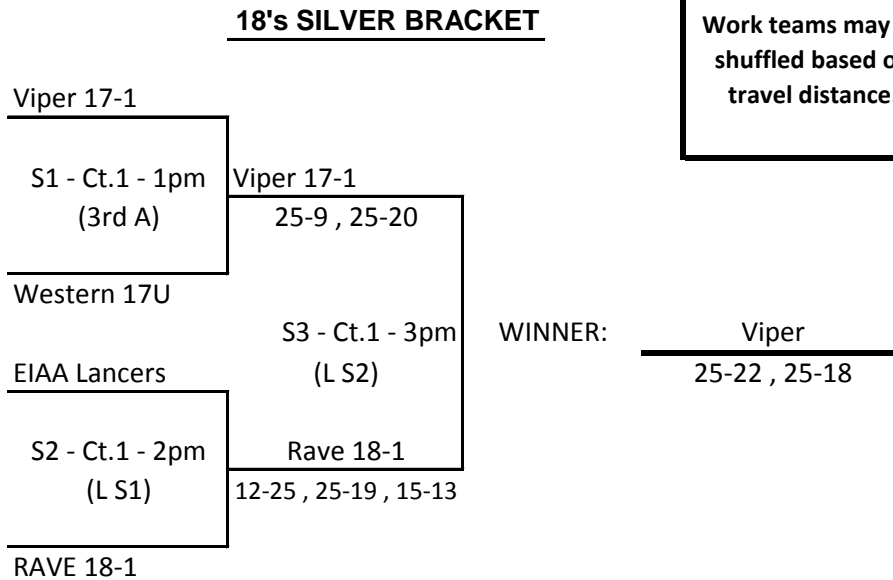

Work teams may be shuffled based on travel distance.

Team Name	Code	Finish
BVA 17U-1	fj7bufac1we	3rd
BVA 18U	fj8bufac1we	2nd
BVA 17U-2	fj7bufac2we	15th
Crystal City Rubies	fj7cryst1we	5th
Eagle 18	fj8eagle1we	14th
EIAA Lancers	fj7irond1we	11th
JAVA Silver Hurricane	fj8javba1we	13th
Lansing Lakers Chill	fj8llvbc1ie	5th
NFVB 18 White	fj8front4we	3rd
RAVE 18-1	fj8raveb1we	10th
Viper 17-1	fj7viper1we	9th
Western 17U		11th
WNY Thunder 17	fj7thund1we	15th
Xtreme Inferno	fj8xtrem1we	1st
Xtreme Torch	fj8xtrem2we	5th
NFVB 17-2	fj7front2we	5th