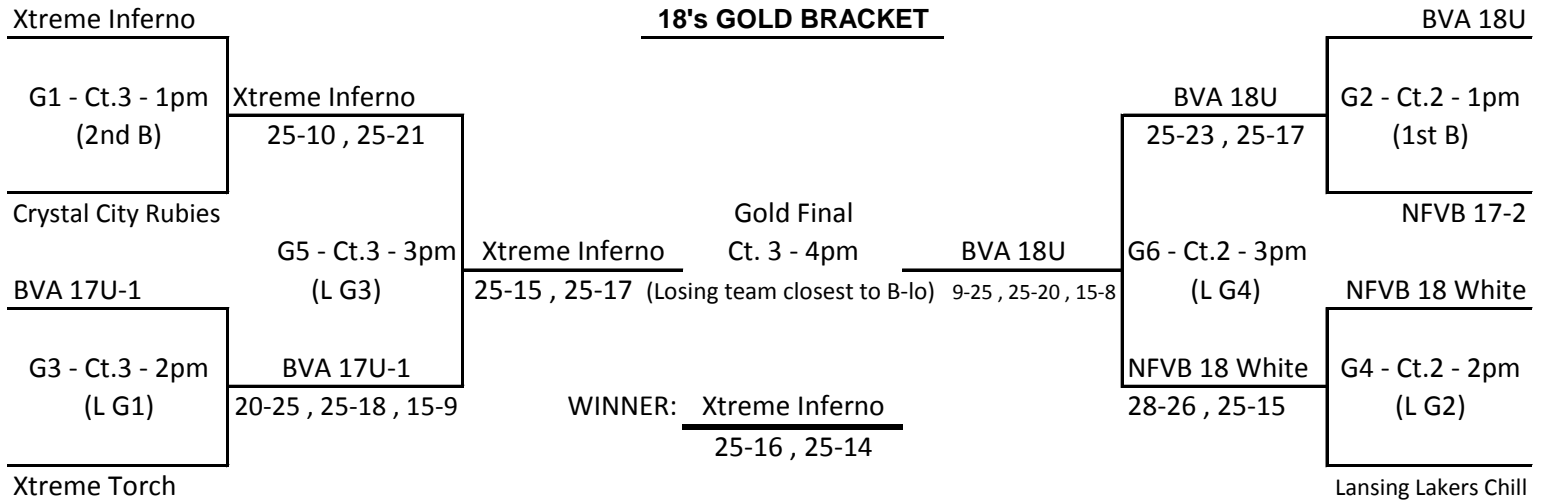

Work teams may be shuffled based on travel distance.

Team Name	Code	Finish
BVA 17U-1	fj7bufac1we	3rd
BVA 18U	fj8bufac1we	2nd
BVA 17U-2	fj7bufac2we	15th
Crystal City Rubies	fj7cryst1we	5th
Eagle 18	fj8eagle1we	14th
EIAA Lancers	fj7irond1we	11th
JAVA Silver Hurricane	fj8javba1we	13th
Lansing Lakers Chill	fj8llvbc1ie	5th
NFVB 18 White	fj8front4we	3rd
RAVE 18-1	fj8raveb1we	10th
Viper 17-1	fj7viper1we	9th
Western 17U		11th
WNY Thunder 17	fj7thund1we	15th
Xtreme Inferno	fj8xtrem1we	1st
Xtreme Torch	fj8xtrem2we	5th
NFVB 17-2	fj7front2we	5th