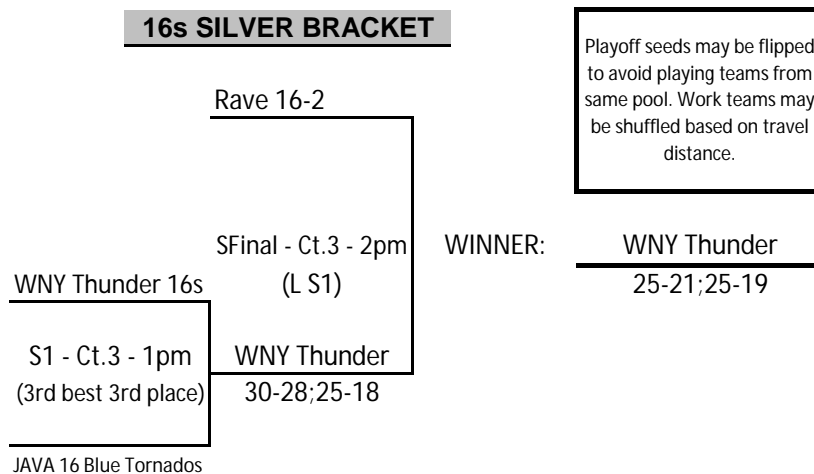

Playoff seeds may be flipped to avoid playing teams from same pool. Work teams may be shuffled based on travel distance.

Team Name	Code	Finish
WNY Thunder 16s	fj6thund1we	9
JAVA 16 White Ice	fj6406271we	2
JAVA 16 Blue Tornados	fj6406272we	11
Brant Tornadoes 16s	fj61byvc1ca	3
Eagle16	fj6eagle1we	5
NFBV 15 White	fj5front4we	5
NFBV 16 Blue	fj6front5we	4
NFBV 16 Red	fj6front6we	5
NFBV 16 White	fj6front4we	1
RAVE 16-1	fj6640821we	5
RAVE 16-2	fj6640822we	10