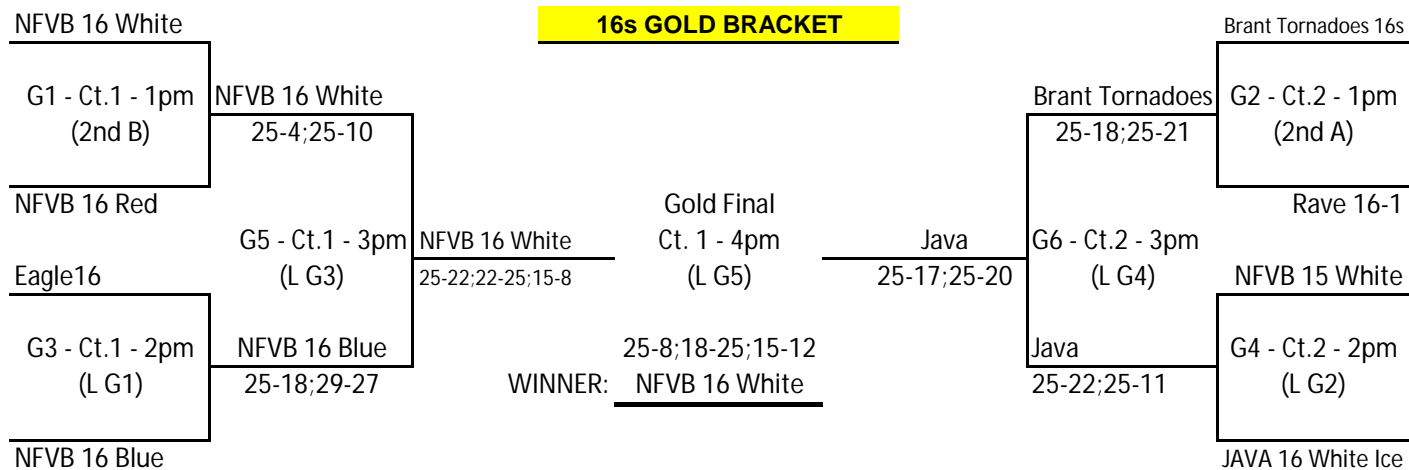

Whiteout - February 20, 2011

Buffalo Niagara Court Center

0:50

Pool A - Court 1 - 2 sets to 25 points							Sets Won	Sets Lost	+ / -	Finish Place	Playoffs
1.	NFVB 16 White						6	0	86	1	1st A to G1
2.	JAVA 16 White Ice						4	2	28	2	2nd A to work G2
3.	NFVB 16 Red						2	4	-45	3 B2	3rd C to G1,G2 or Work S1
4.	WNY Thunder 16s						0	6	-69	4	4th A to S1
Day / Time	Sun 8:00 AM	Sun 8:50 AM	Sun 9:40 AM	Sun 10:30 AM	Sun 11:20 AM	Sun 12:10 PM					
Match (work)	1 v 3 (2)	2 v 4 (1)	1 v 4 (3)	2 v 3 (1)	3 v 4 (2)	1 v 2 (4)					
Score - Set 1	25 9	25 13	25 10	25 16	25 16	25 10					
Score - Set 2	25 6	25 8	25 11	25 13	25 23	25 18					

Pool B - Court 2 - 2 sets to 25 points							Sets Won	Sets Lost	+ / -	Finish Place	Playoffs
1.	RAVE 16-2						1	5	-63	3 B3	1st B to G2
2.	JAVA 16 Blue Tornados						1	5	-34	4	2nd B to work G1
3.	NFVB 16 Blue						4	2	53	2	3rd C to G1,G2 or Work S1
4.	Brant Tornadoes 16s						6	0	44	1	4th B to S1
Day / Time	Sun 8:00 AM	Sun 8:50 AM	Sun 9:40 AM	Sun 10:30 AM	Sun 11:20 AM	Sun 12:10 PM					
Match (work)	1 v 3 (2)	2 v 4 (1)	1 v 4 (3)	2 v 3 (1)	3 v 4 (2)	1 v 2 (4)					
Score - Set 1	8 25	15 25	14 25	20 25	20 25	21 25					
Score - Set 2	1 25	21 25	13 25	11 25	23 25	25 20					

Pool C - Court 3 - 2 sets to 21 Points							Sets Won	Sets Lost	+ / -	Finish Place	Playoffs
1.	RAVE 16-1						3	5	-19	3 B1	1st C to G4
2.	NFVB 15 White						5	3	13	1	2nd C to G3
3.	Eagle16						4	4	6	2	3rd C to G1,G2 or Work S1
Day / Time	Sun 8:00 AM	Sun 8:45 AM	Sun 9:30 AM	30min. BREAK	Sun 10:45 AM	Sun 11:30 AM	Sun 12:15 PM				
Match (work)	1 v 3 (2)	2 v 3 (1)	1 v 2 (3)		1 v 3 (2)	2 v 3 (1)	1 v 2 (3)				
Score - Set 1	18 25	20 25	23 25		25 17	25 23	17 25				
Score - Set 2	21 25	25 20	20 25		25 22	17 25	21 25				