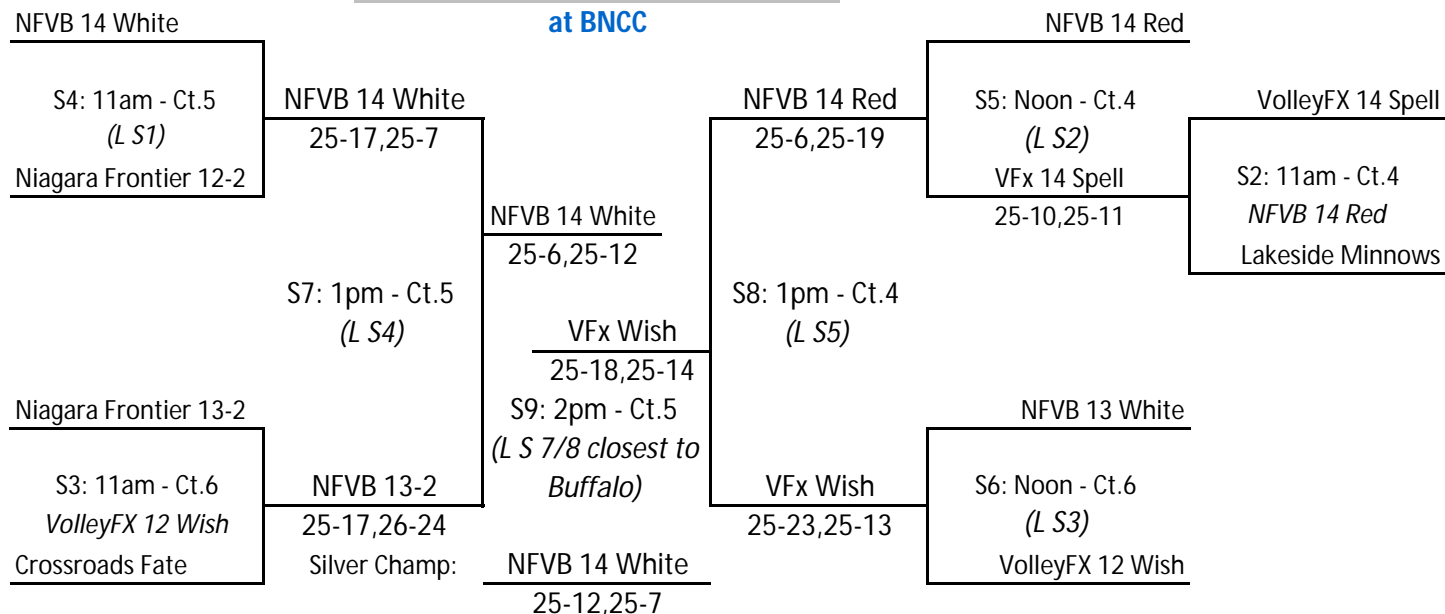

Game	WINNING TEAM	Winner To	LOSING TEAM	Loser To	Scores
CR 1	Niagara Frontier 14-2	Work G1, than G5	Toronto White Eagles	Work CR 7, then G6	25-10,25-9
CR 2	VolleyFX 13 Mystic	Work G2, than G8	Premiere 14-1	Work CR 8, then G7	25-12,21-25,15-10
CR 3	Niagara Frontier 12-1	G3	NFVB 14 Blue	Work CR 9, then G4	25-14,25-15
CR 7	Lakeside Jetties	G2	T-West 14U	G1	11-25,25-17,15-7
CR 8	Lakeside Guppies	G2	Georgian Bay Vista	Work G3, then G4	25-13,25-21
CR 9	Niagara Frontier 13-1	G3	Waterloo Tigers Black	G1	25-13,20-25,15-5

BNCC Sunshine Showdown

Gold Bracket

14's - PLAYOFFS

BNCC Sunshine Showdown
Sunday Morning at BNCC

14's - Silver CHALLENGE ROUND

Game	Time	Court	Team 1	v	Team 2	Work Team	T1	T2
CR 4	9am	4	NFVB 14 Red	v	NFVB 14 White	VolleyFX 14 Spell	2	1
CR 5	9am	5	Crossroads Fate	v	VolleyFX 12 Wish	Club Sting	2	1
CR 6	9am	6	NFVB 13 White	v	Niagara Frontier 13-2	Lakeside Minnows	2	1
CR 10	10am	4	VolleyFX 14 Spell	v	Club Sting	Loser of CR 4	1	2
CR 12	10am	6	Lakeside Minnows	v	Niagara Frontier 12-2	Loser of CR 6	2	1

Game	WINNING TEAM	Winner To	LOSING TEAM	Loser To	Scores
CR 4	NFVB 14 White	S4	NFVB 14 Red	Work S2, then S5	26-24,25-16
CR 5	VolleyFX 12 Wish	Work S3, then S6	Crossroads Fate	Work CR 10, then S3	25-12,17-25,15-6
CR 6	Niagara Frontier 13-2	S3	NFVB 13 White	Work CR 12, then S6	25-21,25-16
CR 10	VolleyFX 14 Spell	S2	Club Sting	S1	Forfeit
CR 12	Niagara Frontier 12-2	S4	Lakeside Minnows	S2	25-9,25-15

BNCC Sunshine Showdown

Silver Bracket

14's - PLAYOFFS

BNCC Sunshine Showdown

14s Teams

Teams	Code	Rank
Niagara Frontier 14-2	fj4front2we	1
Premiere 14-1	fj4hilvb1we	5
VolleyFX 13 Mystic	fj3volfx1we	2
Lakeside Guppies	fj4lakeg1ie	3
NFVB 14 Blue	fj4front5we	5
Niagara Frontier 13-1	fj3front1we	9
NFVB 14 Red	fj4front6we	15
Crossroads Fate	fj4cross1we	17
NFVB 14 White	fj4front4we	13
Niagara Frontier 13-2	fj3front2we	15
Niagara Frontier 12-1	fj2front1we	3
NFVB 13 White	fj3front4we	17