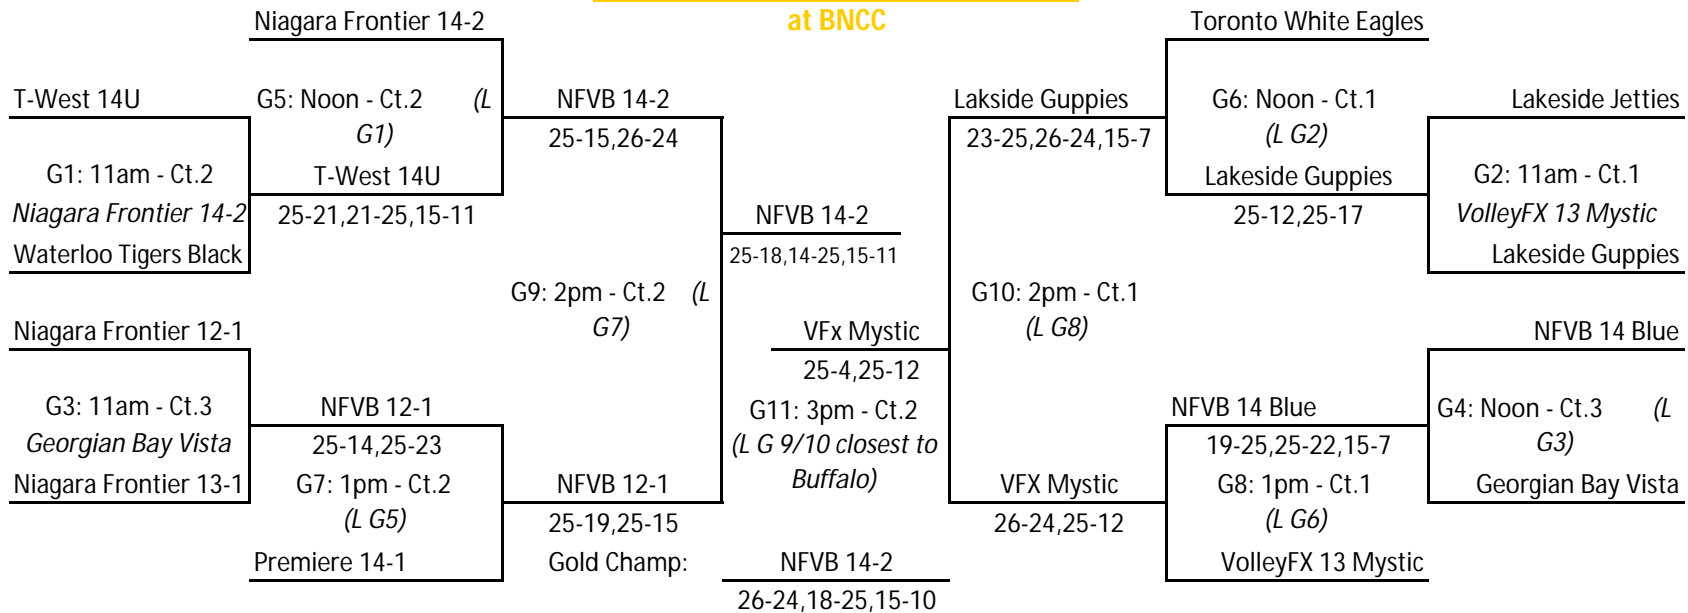

BNCC Sunshine Showdown
Sunday Morning at BNCC

14's - Gold CHALLENGE ROUND

Game	Time	Court	Team 1	v	Team 2	Work Team	T1	T2
CR 1	9am	1	Niagara Frontier 14-2	v	Toronto White Eagles	Lakeside Jetties	1	2
CR 2	9am	2	VolleyFX 13 Mystic	v	Premiere 14-1	Lakeside Guppies	1	2
CR 3	9am	3	Niagara Frontier 12-1	v	NFVB 14 Blue	Niagara Frontier 13-1	1	2
CR 7	10am	1	Lakeside Jetties	v	T-West 14U	Loser of CR 1	1	2
CR 8	10am	2	Lakeside Guppies	v	Georgian Bay Vista	Loser of CR 2	1	2
CR 9	10am	3	Niagara Frontier 13-1	v	Waterloo Tigers Black	Loser of CR 3	1	2

Game	WINNING TEAM	Winner To	LOSING TEAM	Loser To	Scores
CR 1	Niagara Frontier 14-2	Work G1, than G5	Toronto White Eagles	Work CR 7, then G6	25-10,25-9
CR 2	VolleyFX 13 Mystic	Work G2, than G8	Premiere 14-1	Work CR 8, then G7	25-12,21-25,15-10
CR 3	Niagara Frontier 12-1	G3	NFVB 14 Blue	Work CR 9, then G4	25-14,25-15
CR 7	Lakeside Jetties	G2	T-West 14U	G1	11-25,25-17,15-7
CR 8	Lakeside Guppies	G2	Georgian Bay Vista	Work G3, then G4	25-13,25-21
CR 9	Niagara Frontier 13-1	G3	Waterloo Tigers Black	G1	25-13,20-25,15-5

BNCC Sunshine Showdown

Gold Bracket

14's - PLAYOFFS