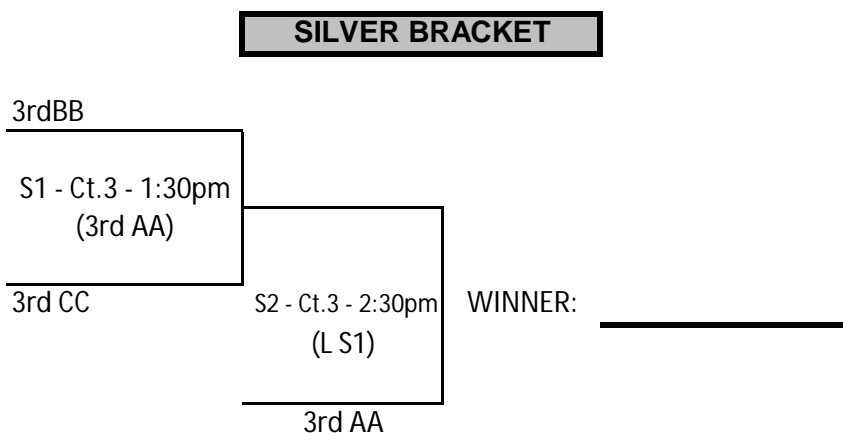

Springfest - April 17, 2011 at St Mary's

18's - PLAYOFF ROUND

Awards will only be awarded to the winner and runner-up of the Gold Bracket

Team Name	Code	Finish
Cobra 18's	fj8cobra1we	
Jade VBC Black	fj8jadev1ie	
NFVB 18 Blue	fj8front5we	
Niagara Frontier 14-1	fj4front1we	
Niagara Frontier 16-1	fj6front1we	
Niagara Frontier 15-1	fj5front1we	
RAVE 18-1	fj8640821we	
TCVC 18-1	fj8tcvcv1ie	
Xtreme Torch	fj8xtrem2we