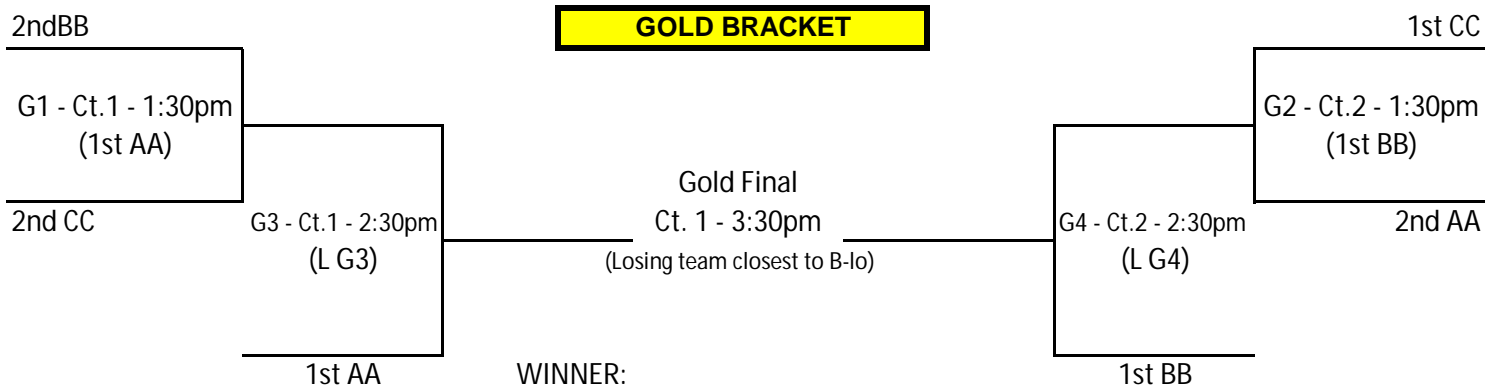

Springfest - April 17, 2011 at St Mary's

18's - PLAYOFF ROUND

Awards will only be awarded to the winner and runner-up of the Gold Bracket

Team Name	Code	Finish
Cobra 18's	fj8cobra1we	
Jade VBC Black	fj8jadev1ie	
NFVB 18 Blue	fj8front5we	
Niagara Frontier 14-1	fj4front1we	
Niagara Frontier 16-1	fj6front1we	
Niagara Frontier 15-1	fj5front1we	
RAVE 18-1	fj8640821we	
TCVC 18-1	fj8tcvcv1ie	
Xtreme Torch	fj8xtrem2we