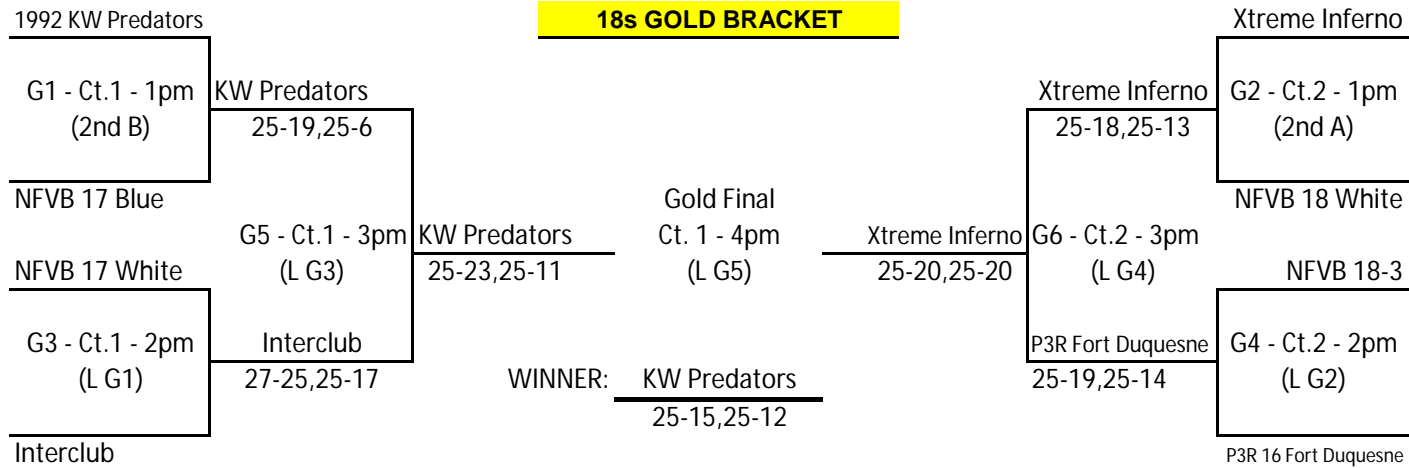

Springfest - 18's - April 18, 2010

Buffalo Niagara Court Center

Pool A - Court 1 - 2 sets to 25 points							Sets Won	Sets Lost	+ / -	Finish Place	Playoffs
1.	P3R 16 Fort Duquesne						5	1	32	2	1st A to G1
2.	NFVB 18 White						2	4	-17	3	2nd A to work G2
3.	1992 KW Predators						5	1	59	1	3rd C to G1,G2 or Work S1
4.	Crossroads Flash						0	6	-74	4	4th A to S1
Day / Time	Sun 8:00 AM	Sun 8:50 AM	Sun 9:40 AM	Sun 10:30 AM	Sun 11:20 AM	Sun 12:10 PM					
Match (work)	1 v 3 (2)	2 v 4 (1)	1 v 4 (3)	2 v 3 (1)	3 v 4 (2)	1 v 2 (4)					
Score - Set 1	25 22	25 20	25 12	15 25	25 10	25 11					
Score - Set 2	10 25	25 12	25 10	16 25	25 12	26 24					

Pool B - Court 2 - 2 sets to 25 points							Sets Won	Sets Lost	+ / -	Finish Place	Playoffs
1.	Xtreme Inferno						5	1	28	1	1st B to G2
2.	Interclub						4	2	14	2	2nd B to work G1
3.	Premiere 18-2						0	6	-41	4	3rd C to G1,G2 or Work S1
4.	NFVB 17 Blue						3	3	-1	3	4th B to S1
Day / Time	Sun 8:00 AM	Sun 8:50 AM	Sun 9:40 AM	Sun 10:30 AM	Sun 11:20 AM	Sun 12:10 PM					
Match (work)	1 v 3 (2)	2 v 4 (1)	1 v 4 (3)	2 v 3 (1)	3 v 4 (2)	1 v 2 (4)					
Score - Set 1	25 18	20 25	25 20	25 22	16 25	25 22					
Score - Set 2	25 16	25 14	25 19	25 19	18 25	26 28					

Pool C - Court 3 - 2 sets to 21 Points							Sets Won	Sets Lost	+ / -	Finish Place	Playoffs
1.	NFVB 18-3						8		57	1	1st C to G4
2.	NFVB 17 White						2	6	-23	2	2nd C to G3
3.	Xtreme Torch						2	6	-34	3	3rd C to G1,G2 or Work S1
Day / Time	Sun 8:00 AM	Sun 8:45 AM	Sun 9:30 AM	30min. BREAK	Sun 10:45 AM	Sun 11:30 AM	Sun 12:15 PM				
Match (work)	1 v 3 (2)	2 v 3 (1)	1 v 2 (3)		1 v 3 (2)	2 v 3 (1)	1 v 2 (3)				
Score - Set 1	25 15	23 25	25 20		25 10	22 25	25 16				
Score - Set 2	25 21	25 22	25 21		30 28	25 20	25 17				