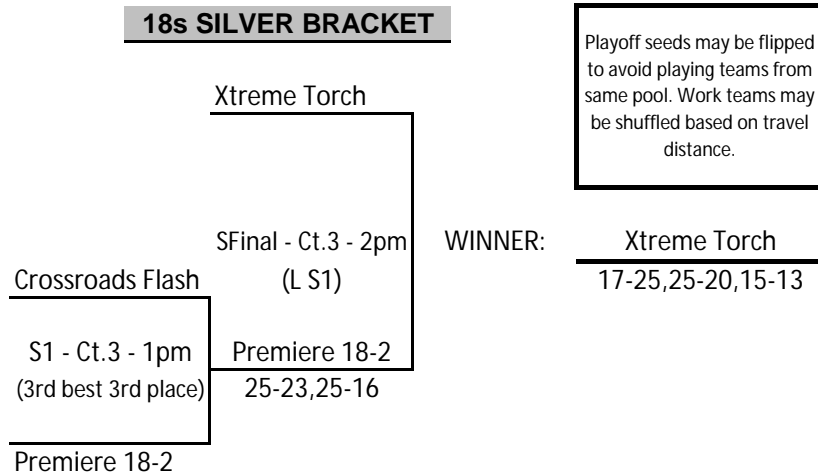

Playoff seeds may be flipped to avoid playing teams from same pool. Work teams may be shuffled based on travel distance.

Team Name	Code	Finish
P3R 16 Fort Duquesne	fj6ptrvb1ke	3rd
Xtreme Inferno	fj8xtrem1we	2nd
NFVB 18-3	fj8front3we	5th
NFVB 17 White	fj7front4we	5th
Interclub	fj8inter1ca	3rd
NFVB 18 White	fj8front4we	5th
1992 KW Predators		1st
Premiere 18-2	fj8hilvb2we	10th
Xtreme Torch	fj8xtrem3we	9th
NFVB 17 Blue	fj7front5we	5th
Crossroads Flash	fj8cross2we	11th