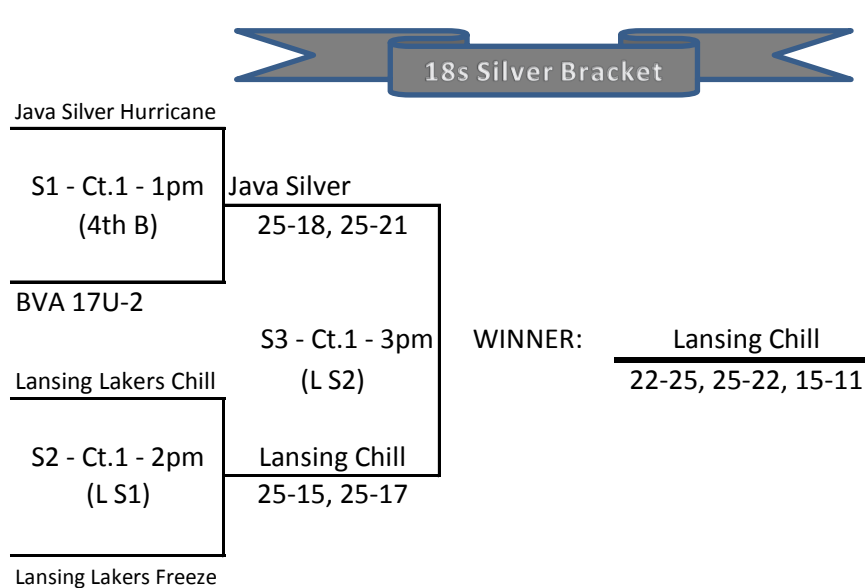

Snowflake Showdown II 18's - Sunday, Jan 22, 2012

Buffalo Niagara Court Center

Pool A - Court 3							Sets Won	Sets Lost	+ / -	Finish Place	Playoffs
1.	BVA 17U-2						0	6	-74	4	1st A to G1
2.	JAVA Silver Hurricane						2	4	-22	3	2nd A to work G2
3.	NFVB 17 White						4	2	48	2	3rd A to G1,G2 or S1
4.	Xtreme Inferno						6	0	48	1	4th A to S1
Day / Time	Sun 8:00 AM	Sun 8:50 AM	Sun 9:40 AM	Sun 10:30 AM	Sun 11:20 AM	Sun 12:10 PM					
Match (work)	1 v 3 (2)	2 v 4 (1)	1 v 4 (3)	2 v 3 (1)	3 v 4 (2)	1 v 2 (4)					
Score - Set 1	8 25	10 25	11 25	15 25	25 17	18 25					
Score - Set 2	18 25	15 25	6 25	21 25	26 24	15 25					

Pool B - Court 2							Sets Won	Sets Lost	+ / -	Finish Place	Playoffs
1.	Niagara Frontier 17-2						6	0	40	1	1st B to G2
2.	Xtreme Torch						4	2	32	2	2nd B to work G1
3.	Finger Lakes Jaguars						2	4	-7	3	3rd A to G1,G2 or S1
4.	Lansing Lakers Freeze						0	6	-53	4	4th B to work S1
Day / Time	Sun 8:00 AM	Sun 8:50 AM	Sun 9:40 AM	Sun 10:30 AM	Sun 11:20 AM	Sun 12:10 PM					
Match (work)	1 v 3 (2)	2 v 4 (1)	1 v 4 (3)	2 v 3 (1)	3 v 4 (2)	1 v 2 (4)					
Score - Set 1	25 17	25 10	25 16	25 16	25 19	26 24					
Score - Set 2	25 20	25 10	25 19	25 20	25 23	25 15					

Pool C - Court 1							Sets Won	Sets Lost	+ / -	Finish Place	Playoffs
1.	NFVB 18 White						6	0	58	1	1st C to G4
2.	Lansing Lakers Chill						1	5	-55	4	2nd C to G3
3.	Viper 17-1						2	4	-15	3	3rd A to G1,G2 or S1
4.	Northern Tier Sharks 18-1						3	3	12	2	4th C to S2
Day / Time	Sun 8:00 AM	Sun 8:50 AM	Sun 9:40 AM	Sun 10:30 AM	Sun 11:20 AM	Sun 12:10 PM					
Match (work)	1 v 3 (2)	2 v 4 (1)	1 v 4 (3)	2 v 3 (1)	3 v 4 (2)	1 v 2 (4)					
Score - Set 1	25 14	5 25	25 19	23 25	25 15	25 4					
Score - Set 2	25 23	18 25	25 15	25 22	14 25	25 17					