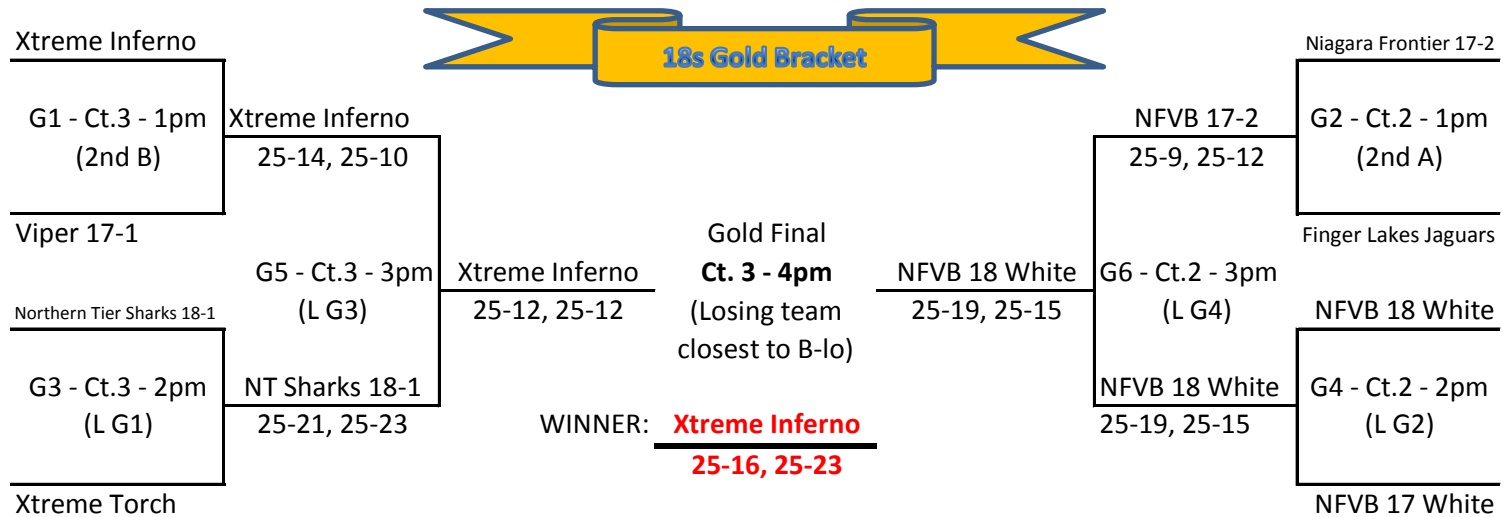

Snowflake Showdown II 18's - Sunday, Jan 22, 2012

Buffalo Niagara Court Center

Pool A - Court 3							Sets Won	Sets Lost	+ / -	Finish Place	Playoffs
1.	BVA 17U-2						0	6	-74	4	1st A to G1
2.	JAVA Silver Hurricane						2	4	-22	3	2nd A to work G2
3.	NFVB 17 White						4	2	48	2	3rd A to G1,G2 or S1
4.	Xtreme Inferno						6	0	48	1	4th A to S1
Day / Time	Sun 8:00 AM	Sun 8:50 AM	Sun 9:40 AM	Sun 10:30 AM	Sun 11:20 AM	Sun 12:10 PM					
Match (work)	1 v 3 (2)	2 v 4 (1)	1 v 4 (3)	2 v 3 (1)	3 v 4 (2)	1 v 2 (4)					
Score - Set 1	8 25	10 25	11 25	15 25	25 17	18 25					
Score - Set 2	18 25	15 25	6 25	21 25	26 24	15 25					

Pool B - Court 2							Sets Won	Sets Lost	+ / -	Finish Place	Playoffs
1.	Niagara Frontier 17-2						6	0	40	1	1st B to G2
2.	Xtreme Torch						4	2	32	2	2nd B to work G1
3.	Finger Lakes Jaguars						2	4	-7	3	3rd A to G1,G2 or S1
4.	Lansing Lakers Freeze						0	6	-53	4	4th B to work S1
Day / Time	Sun 8:00 AM	Sun 8:50 AM	Sun 9:40 AM	Sun 10:30 AM	Sun 11:20 AM	Sun 12:10 PM					
Match (work)	1 v 3 (2)	2 v 4 (1)	1 v 4 (3)	2 v 3 (1)	3 v 4 (2)	1 v 2 (4)					
Score - Set 1	25 17	25 10	25 16	25 16	25 19	26 24					
Score - Set 2	25 20	25 10	25 19	25 20	25 23	25 15					

Pool C - Court 1							Sets Won	Sets Lost	+ / -	Finish Place	Playoffs
1.	NFVB 18 White						6	0	58	1	1st C to G4
2.	Lansing Lakers Chill						1	5	-55	4	2nd C to G3
3.	Viper 17-1						2	4	-15	3	3rd A to G1,G2 or S1
4.	Northern Tier Sharks 18-1						3	3	12	2	4th C to S2
Day / Time	Sun 8:00 AM	Sun 8:50 AM	Sun 9:40 AM	Sun 10:30 AM	Sun 11:20 AM	Sun 12:10 PM					
Match (work)	1 v 3 (2)	2 v 4 (1)	1 v 4 (3)	2 v 3 (1)	3 v 4 (2)	1 v 2 (4)					
Score - Set 1	25 14	5 25	25 19	23 25	25 15	25 4					
Score - Set 2	25 23	18 25	25 15	25 22	14 25	25 17					