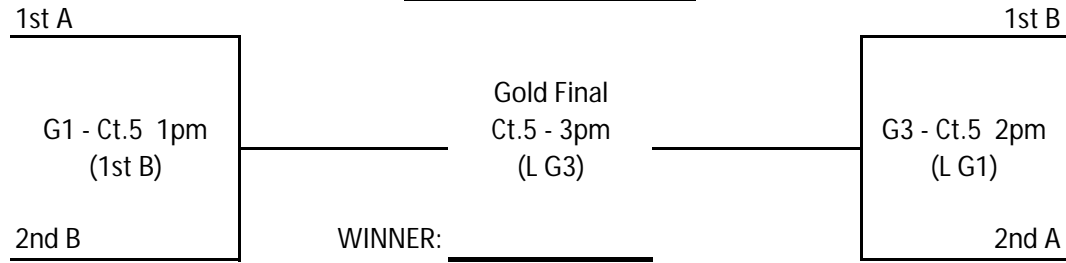

12's GOLD BRACKET