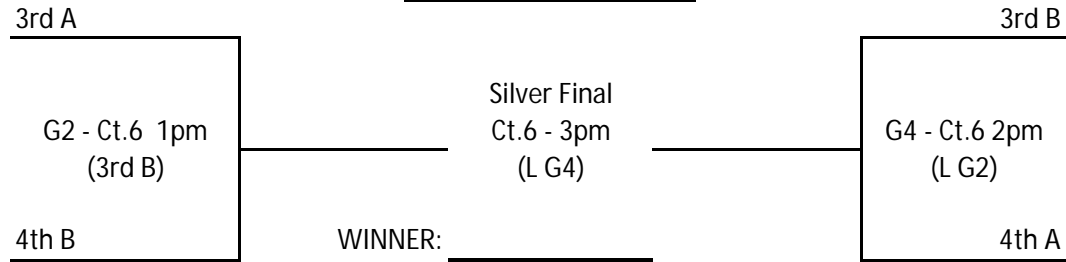

12's SILVER BRACKET

Team Name	Code	Finish
Eden Girls 12-1	fj2edvbc1we	
Eden Girls 12-2	fj2edvbc2we	
Crystal City Gold 12	fj2868461we	
NFVB 12 White	fj2front4we	
Niagara Frontier 12-1	fj2front1we	
Niagara Frontier 12-2	fj2front2we	
Premiere 12	fj2hilvb1we	
VolleyFX 12 Wish	fj2volfx1we