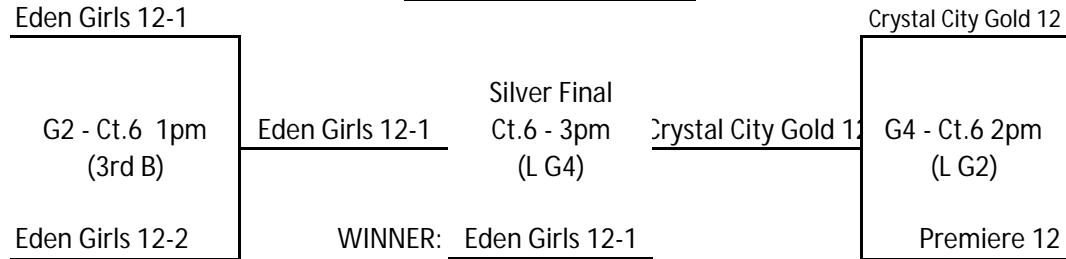

12's SILVER BRACKET

Team Name	Code	Finish
Eden Girls 12-1	fj2edvbc1we	5
Eden Girls 12-2	fj2edvbc2we	7
Crystal City Gold 12	fj2868461we	6
NFVB 12 White	fj2front4we	3
Niagara Frontier 12-1	fj2front1we	1
Niagara Frontier 12-2	fj2front2we	3
Premiere 12	fj2hilvb1we	7
VolleyFX 12 Wish	fj2volfx1we	2