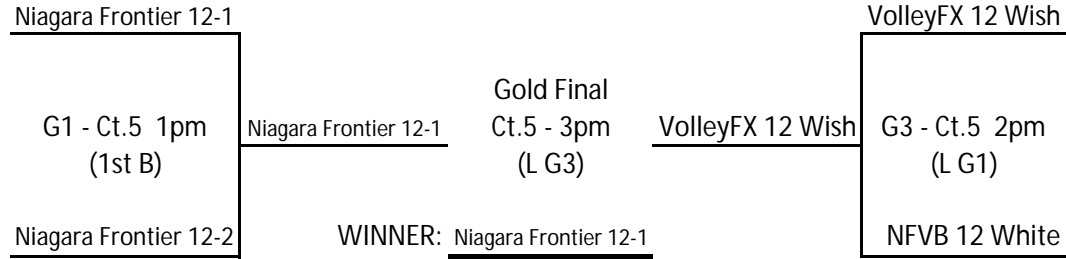

12's GOLD BRACKET