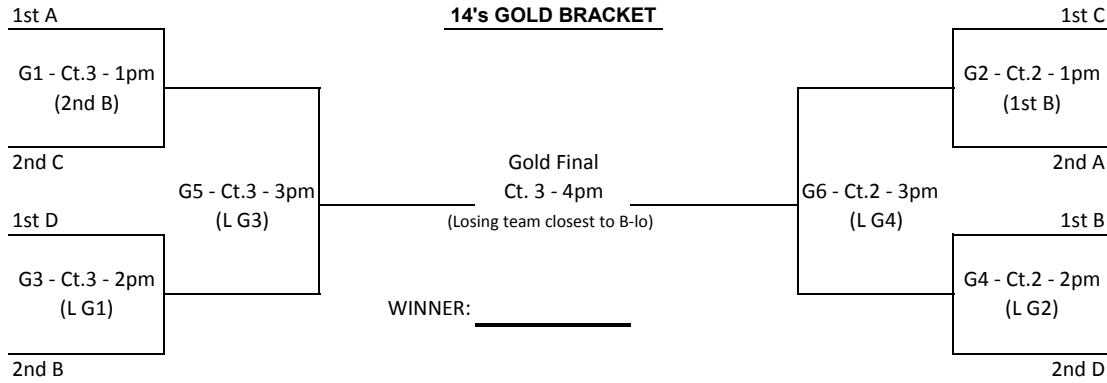

14s 'Pool D - Court 4 at BNCC							Sets Won	Sets Lost	+ / -	Finish Place	Playoffs
1.	Premiere 14-1								0		1st D to G3
2.	JAVA 14 Black Freeze								0		2nd D to G4
3.	Niagara Frontier 13-2								0		3rd D to S2
4.	Finger Lakes Cougars								0		4th D to B1
Day / Time	Sat 8:00 AM	Sat 8:50 AM	Sat 9:40 AM	Sat 10:30 AM	Sat 11:20 AM	Sat 12:10 PM					
Match (work)	1 v 3 (2)	2 v 4 (1)	1 v 4 (3)	2 v 3 (1)	3 v 4 (2)	1 v 2 (4)					
Score - Set 1											
Score - Set 2											

**14's BRONZE BRACKET**

WINNER: \_\_\_\_\_

Work teams may be shuffled based on travel distance.

**WARM-UP:** 2-4-4 for the team's first match of the day. 2-3-3 for the remainder of the day.  
**POOL PLAY:** matches are two sets to 25 points, no cap.  
**TIE BREAKERS:** One 15 point game will be played only if contending for position in Gold Bracket.  
**OTHER TIE-BREAKERS:** Head to head wins/losses, then head to head points, then overall pool play points, then coin flip.  
**PLAYOFF MATCHES:** best two/three to 25, deciding game (if necessary) to 15.

Work teams may be shuffled based on travel distance.

Team Name	Code	Finish
Burlington Blaze U13	fj4blaze1ca	
BVA 14-1	fj4bufac1we	
COBRA 14 ELITE	fj4cobra1we	
Finger Lakes Cougars	fj4fwild2we	
CROSSROADS FATE	fj4cross1we	
Crystal City Pearls	fj4868462we	
Crystal City Sapphire	fj4868461we	
JAVA 14 Black Freeze	fj4406271we	
Niagara Frontier 13-1	fj3front1we	
Niagara Frontier 13-2	fj3front2we	
Niagara Frontier 14-2	fj4front2we	
Premiere 14-1	fj4hilvb1we	
Premiere 14-2	fj4hilvb2we	
VolleyFX 14 Spell	fj4volfx2we	
Xtreme Blaze	fj4xtrem2we	
Xtreme Glow	fj3xtrem1we	