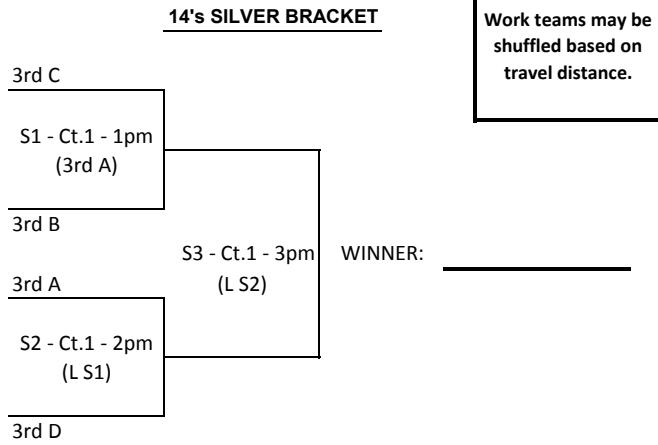

14s 'Pool D - Court 4 at BNCC							Sets Won	Sets Lost	+ / -	Finish Place	Playoffs
1.	Premiere 14-1								0		1st D to G3
2.	JAVA 14 Black Freeze								0		2nd D to G4
3.	Niagara Frontier 13-2								0		3rd D to S2
4.	Finger Lakes Cougars								0		4th D to B1
Day / Time	Sat 8:00 AM	Sat 8:50 AM	Sat 9:40 AM	Sat 10:30 AM	Sat 11:20 AM	Sat 12:10 PM					
Match (work)	1 v 3 (2)	2 v 4 (1)	1 v 4 (3)	2 v 3 (1)	3 v 4 (2)	1 v 2 (4)					
Score - Set 1											
Score - Set 2											

**14's BRONZE BRACKET**

WINNER: \_\_\_\_\_

Work teams may be shuffled based on travel distance.

**WARM-UP:** 2-4-4 for the team's first match of the day. 2-3-3 for the remainder of the day.  
**POOL PLAY:** matches are two sets to 25 points, no cap.  
**TIE BREAKERS:** One 15 point game will be played only if contending for position in Gold Bracket.  
**OTHER TIE-BREAKERS:** Head to head wins/losses, then head to head points, then overall pool play points, then coin flip.  
**PLAYOFF MATCHES:** best two/three to 25, deciding game (if necessary) to 15.

Work teams may be shuffled based on travel distance.

Team Name	Code	Finish
Burlington Blaze U13	fj4blaze1ca	
BVA 14-1	fj4bufac1we	
COBRA 14 ELITE	fj4cobra1we	
Finger Lakes Cougars	fj4fwild2we	
CROSSROADS FATE	fj4cross1we	
Crystal City Pearls	fj4868462we	
Crystal City Sapphire	fj4868461we	
JAVA 14 Black Freeze	fj4406271we	
Niagara Frontier 13-1	fj3front1we	
Niagara Frontier 13-2	fj3front2we	
Niagara Frontier 14-2	fj4front2we	
Premiere 14-1	fj4hilvb1we	
Premiere 14-2	fj4hilvb2we	
VolleyFX 14 Spell	fj4volfx2we	
Xtreme Blaze	fj4xtrem2we	
Xtreme Glow	fj3xtrem1we	