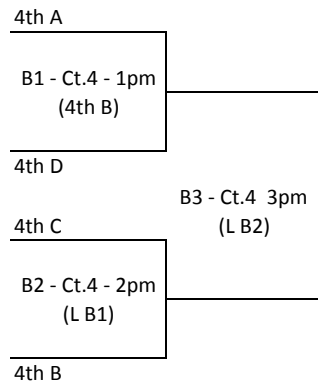

14's BRONZE BRACKET

WINNER: _____

Work teams may be shuffled based on travel distance.

WARM-UP: 2-4-4 for the team's first match of the day. 2-3-3 for the remainder of the day.
POOL PLAY: matches are two sets to 25 points, no cap.
TIE BREAKERS: One 15 point game will be played only if contending for position in Gold Bracket.
OTHER TIE-BREAKERS: Head to head wins/losses, then head to head points, then overall pool play points, then coin flip.
PLAYOFF MATCHES: best two/three to 25, deciding game (if necessary) to 15.