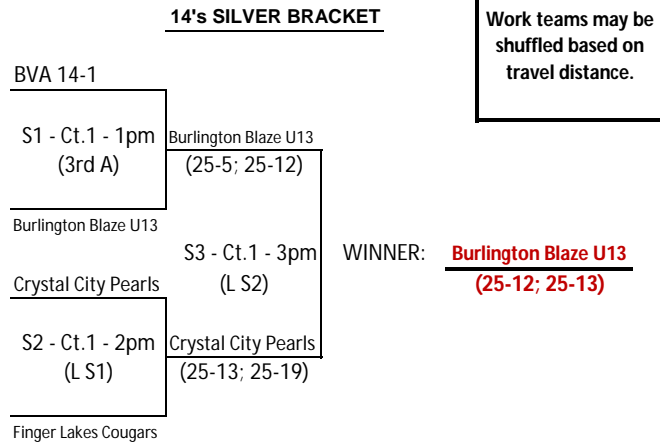

14's BRONZE BRACKET

Premiere 14-2

B1 - Ct.4 - 1pm
(4th B)

Niagara Frontier 13-2
(23-25;25-14;15-2)

Niagara Frontier 13-2

Xtreme Glow

B2 - Ct.4 - 2pm
(L B1)

VolleyFX 14 Spell
(25-6; 25-4)

VolleyFX 14 Spell

B3 - Ct.4 3pm
(L B2)

WINNER:

VolleyFx 14 Spell
25-17,25-20

Work teams may be shuffled based on travel distance.

WARM-UP: 2-4-4 for the team's first match of the day. 2-3-3 for the remainder of the day.

POOL PLAY:

matches are two sets to 25 points, no cap.
TIE BREAKERS: One 15 point game will be played only if contending for position in Gold Bracket.

OTHER

TIE-BREAKERS: Head to head wins/losses, then head to head points, then overall pool play points, then coin flip.

PLAYOFF MATCHES: best two/three to 25, deciding game (if necessary) to 15.

Team Name	Code	Finish
Burlington Blaze U13	fj4blaze1ca	9
BVA 14-1	fj4bufac1we	11
COBRA 14 ELITE	fj4cobra1we	1
Finger Lakes Cougars	fj4fwild2we	11
CROSSROADS FATE	fj4cross1we	7
Crystal City Pearls	fj4868462we	10
Crystal City Sapphire	fj4868461we	5
JAVA 14 Black Freeze	fj4406271we	7
Niagara Frontier 13-1	fj3front1we	3
Niagara Frontier 13-2	fj3front2we	14
Niagara Frontier 14-2	fj4front2we	2
Premiere 14-1	fj4hilvb1we	5
Premiere 14-2	fj4hilvb2we	15
VolleyFX 14 Spell	fj4volfx2we	13
Xtreme Blaze	fj4xtrem2we	3
Xtreme Glow	fj3xtrem1we	15