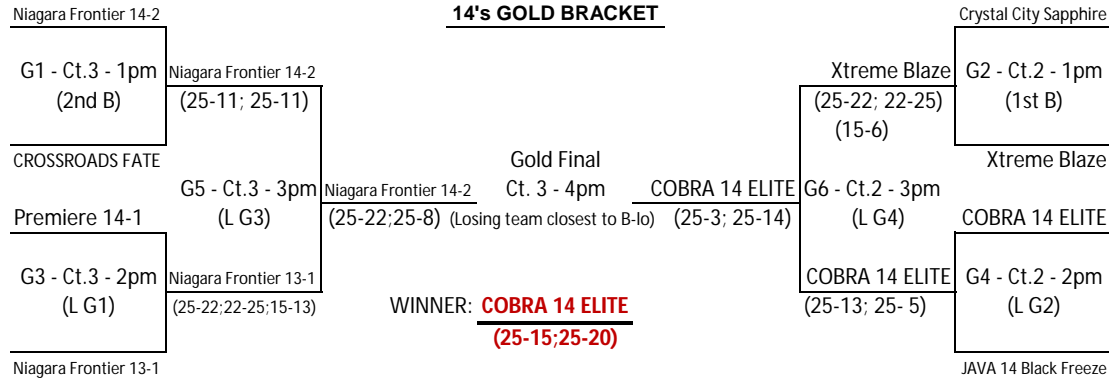

Team Name	Code	Finish
Burlington Blaze U13	fj4blaze1ca	9
BVA 14-1	fj4bufac1we	11
COBRA 14 ELITE	fj4cobra1we	1
Finger Lakes Cougars	fj4fwild2we	11
CROSSROADS FATE	fj4cross1we	7
Crystal City Pearls	fj4868462we	10
Crystal City Sapphire	fj4868461we	5
JAVA 14 Black Freeze	fj4406271we	7
Niagara Frontier 13-1	fj3front1we	3
Niagara Frontier 13-2	fj3front2we	14
Niagara Frontier 14-2	fj4front2we	2
Premiere 14-1	fj4hilvb1we	5
Premiere 14-2	fj4hilvb2we	15
VolleyFX 14 Spell	fj4volfx2we	13
Xtreme Blaze	fj4xtrem2we	3
Xtreme Glow	fj3xtrem1we	15