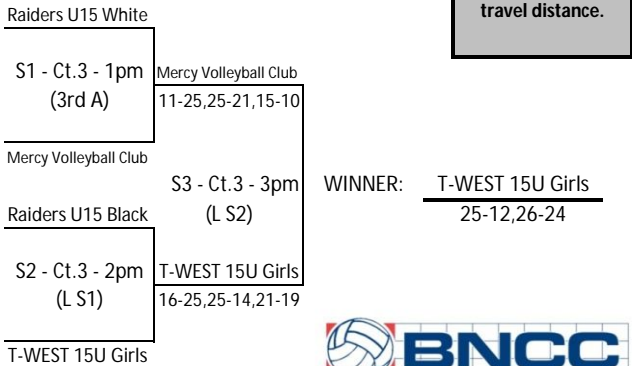

Pool D - Court 4 at BNCC - 2 sets to 25 points							Sets Won	Sets Lost	+ / -	Finish Place	Playoffs
1.	Cobra 15 Elite						5	1	39	2	1st D to G3
2.	T-WEST 15U Girls						2	4	-2	3	2nd D to G4
3.	NFVB 15 Blue						0	6	-83	4	3rd D to S2
4.	Interclub Black						5	1	46	1	4th D to B1
Day / Time	Sun 8:00 AM	Sun 8:50 AM	Sun 9:40 AM	Sun 10:30 AM	Sun 11:20 AM	Sun 12:10 PM					
Match (work)	1 v 3 (2)	2 v 4 (1)	1 v 4 (3)	2 v 3 (1)	3 v 4 (2)	1 v 2 (4)					
Score - Set 1	25 10	19 25	19 25	25 13	12 25	25 18					
Score - Set 2	25 13	14 25	25 22	25 7	12 25	25 17					

NFVB 15-3

15's GOLD BRACKET

NFVB 14-2

15's SILVER BRACKET

Work teams may be shuffled based on travel distance.

Team Name	Code	Finish
Cobra 15 Elite	fj5cobra1we	3rd
Cobra 15 Local	fj5cobra2we	15th
Crystal City Diamonds	fj5868461we	3rd
Georgian Bay Vista	fj5fjv151ca	5th
Interclub Black	fj5inter1ca	1st
Interclub Blue	fj5inter2ca	2nd
Mercy Volleyball Club	fj5mercy1we	10th
NFVB 15-3	fj5front3we	5th
NFVB 15 White	fj5front4we	5th
NFVB 15 Blue	fj5front5we	14th
NFVB 15 Red	fj5front6we	13th
NFVB 14-2	fj4front2we	5th
T-WEST 15U Girls	fj5twest1ca	9th
Raiders U15 Black	fj5wrvc11ca	11th
Raiders U15 White	fj5wrvc12ca	11th
Xtreme Enfuego	fj5xtrem2we	15th

15's BRONZE BRACKET

WARM-UP: 2-4-4 for the team's first match of the day. 2-3-3 for the remainder of the day. POOL PLAY: matches are two sets to 25 points, no cap. TIE BREAKERS: One 15 point game will be played only if contending for position in Gold Bracket. OTHER TIE-BREAKERS: Head to head wins/losses, then head to head points, then overall pool play points, then coin flip. PLAYOFF MATCHES: best two/three to 25, deciding game (if necessary) to 15.