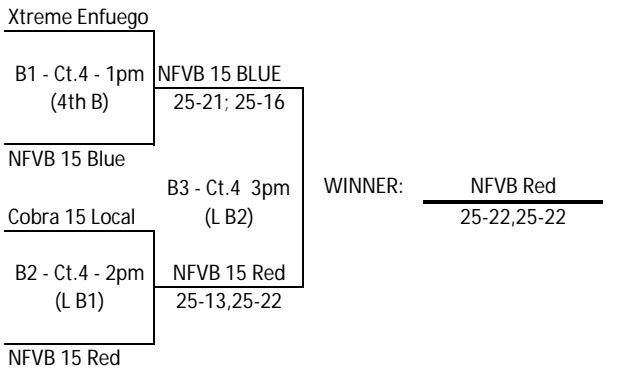

Pool D - Court 4 at BNCC - 2 sets to 25 points							Sets Won	Sets Lost	+ / -	Finish Place	Playoffs
1.	Cobra 15 Elite						5	1	39	2	1st D to G3
2.	T-WEST 15U Girls						2	4	-2	3	2nd D to G4
3.	NFVB 15 Blue						0	6	-83	4	3rd D to S2
4.	Interclub Black						5	1	46	1	4th D to B1
Day / Time	Sun 8:00 AM	Sun 8:50 AM	Sun 9:40 AM	Sun 10:30 AM	Sun 11:20 AM	Sun 12:10 PM					
Match (work)	1 v 3 (2)	2 v 4 (1)	1 v 4 (3)	2 v 3 (1)	3 v 4 (2)	1 v 2 (4)					
Score - Set 1	25 10	19 25	19 25	25 13	12 25	25 18					
Score - Set 2	25 13	14 25	25 22	25 7	12 25	25 17					

NFVB 15-3

15's GOLD BRACKET

NFVB 14-2

15's SILVER BRACKET

Work teams may be shuffled based on travel distance.

Team Name	Code	Finish
Cobra 15 Elite	fj5cobra1we	3rd
Cobra 15 Local	fj5cobra2we	15th
Crystal City Diamonds	fj5868461we	3rd
Georgian Bay Vista	fj5fjv151ca	5th
Interclub Black	fj5inter1ca	1st
Interclub Blue	fj5inter2ca	2nd
Mercy Volleyball Club	fj5mercy1we	10th
NFVB 15-3	fj5front3we	5th
NFVB 15 White	fj5front4we	5th
NFVB 15 Blue	fj5front5we	14th
NFVB 15 Red	fj5front6we	13th
NFVB 14-2	fj4front2we	5th
T-WEST 15U Girls	fj5twest1ca	9th
Raiders U15 Black	fj5wrvc11ca	11th
Raiders U15 White	fj5wrvc12ca	11th
Xtreme Enfuego	fj5xtrem2we	15th

15's BRONZE BRACKET

WARM-UP: 2-4-4 for the team's first match of the day. 2-3-3 for the remainder of the day. POOL PLAY: matches are two sets to 25 points, no cap. TIE BREAKERS: One 15 point game will be played only if contending for position in Gold Bracket. OTHER TIE-BREAKERS: Head to head wins/losses, then head to head points, then overall pool play points, then coin flip. PLAYOFF MATCHES: best two/three to 25, deciding game (if necessary) to 15.