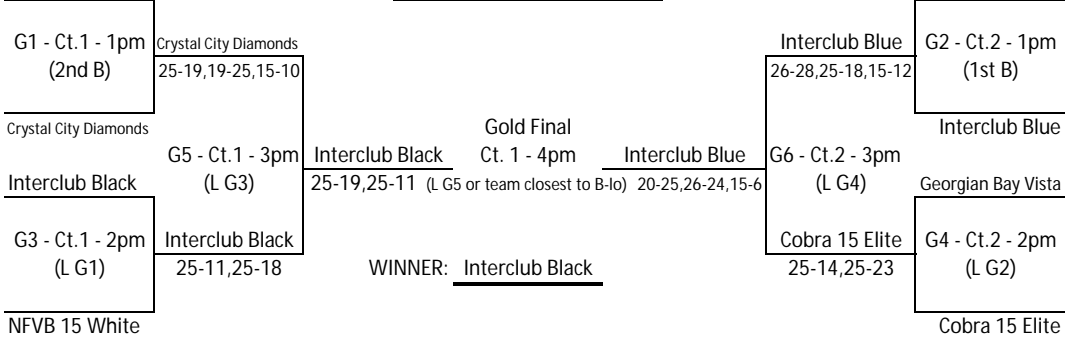

BNCC - Meltdown 15's - March 28, 2010

Buffalo Niagara Court Center

Pool C - Court 3 at BNCC - 2 sets to 25 points							Sets Won	Sets Lost	+ / -	Finish Place	Playoffs
1.	Crystal City Diamonds						4	2	36	2	1st C to G2
2.	Cobra 15 Local						0	6	-64	4	2nd C to G1
3.	NFVB 14-2						6	0	53	1	3rd C to S1
4.	Raiders U15 White						2	4	-25	3	4th C to B2
Day / Time	Sun 8:00 AM	Sun 8:50 AM	Sun 9:40 AM	Sun 10:30 AM	Sun 11:20 AM	Sun 12:10 PM					
Match (work)	1 v 3 (2)	2 v 4 (1)	1 v 4 (3)	2 v 3 (1)	3 v 4 (2)	1 v 2 (4)					
Score - Set 1	24 26	18 25	25 19	12 25	25 9	25 19					
Score - Set 2	22 25	16 25	25 11	11 25	25 20	25 10					

Pool D - Court 4 at BNCC - 2 sets to 25 points							Sets Won	Sets Lost	+ / -	Finish Place	Playoffs
1.	Cobra 15 Elite						5	1	39	2	1st D to G3
2.	T-WEST 15U Girls						2	4	-2	3	2nd D to G4
3.	NFVB 15 Blue						0	6	-83	4	3rd D to S2
4.	Interclub Black						5	1	46	1	4th D to B1
Day / Time	Sun 8:00 AM	Sun 8:50 AM	Sun 9:40 AM	Sun 10:30 AM	Sun 11:20 AM	Sun 12:10 PM					
Match (work)	1 v 3 (2)	2 v 4 (1)	1 v 4 (3)	2 v 3 (1)	3 v 4 (2)	1 v 2 (4)					
Score - Set 1	25 10	19 25	19 25	25 13	12 25	25 18					
Score - Set 2	25 13	14 25	25 22	25 7	12 25	25 17					

NFVB 15-3

15's GOLD BRACKET

NFVB 14-2

15's SILVER BRACKET

Work teams may be shuffled based on travel distance.

Team Name	Code	Finish
Cobra 15 Elite	fj5cobra1we	3rd
Cobra 15 Local	fj5cobra2we	15th
Crystal City Diamonds	fj5868461we	3rd
Georgian Bay Vista	fj5fjv151ca	5th
Interclub Black	fj5inter1ca	1st
Interclub Blue	fj5inter2ca	2nd
Mercy Volleyball Club	fj5mercy1we	10th
NFVB 15-3	fj5front3we	5th
NFVB 15 White	fj5front4we	5th
NFVB 15 Blue	fj5front5we	14th
NFVB 15 Red	fj5front6we	13th
NFVB 14-2	fj4front2we	5th
T-WEST 15U Girls	fj5twest1ca	9th
Raiders U15 Black	fj5wrvc11ca	11th
Raiders U15 White	fj5wrvc12ca	11th
Xtreme Enfuego	fj5xtrem2we	15th