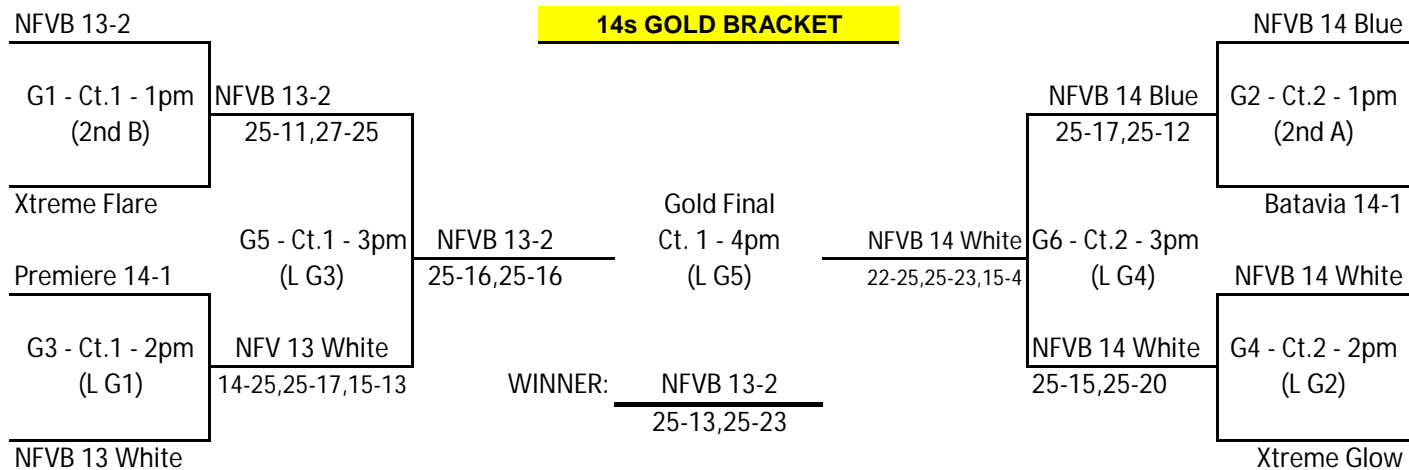

Meltdown I - 14's - March 27, 2010

Buffalo Niagara Court Center

Pool A - Court 1 - 2 sets to 25 points							Sets Won	Sets Lost	+ / -	Finish Place	Playoffs
1.	NFVB 13-2						6	0	62	1	1st A to G1
2.	Batavia VBC 14-1						3	3	-15	3	2nd A to work G2
3.	NFVB 13 Blue						0	6	-45	4	3rd C to G1,G2 or Work S1
4.	Xtreme Glow						4	2	-2	2	4th A to S1
Day / Time	Sat 8:00 AM	Sat 8:50 AM	Sat 9:40 AM	Sat 10:30 AM	Sat 11:20 AM	Sat 12:10 PM					
Match (work)	1 v 3 (2)	2 v 4 (1)	1 v 4 (3)	2 v 3 (1)	3 v 4 (2)	1 v 2 (4)					
Score - Set 1	25 15	20 25	25 15	25 22	18 25	25 22					
Score - Set 2	25 12	25 22	25 15	25 22	16 25	25 9					

Pool B - Court 3 - 2 sets to 21 Points							Sets Won	Sets Lost	+ / -	Finish Place	Playoffs
1.	NFVB 14 Blue						6	2	19	1	1st C to G4
2.	Xtreme Flare						3	5	-13	3	2nd C to G3
3.	NFVB 13 White						3	5	-6	2	3rd C to G1,G2 or Work S1
Day / Time	Sat 8:00 AM	Sat 8:45 AM	Sat 9:30 AM	30min. BREAK	Sat 10:45 AM	Sat 11:30 AM	Sat 12:15 PM				
Match (work)	1 v 3 (2)	2 v 3 (1)	1 v 2 (3)		1 v 3 (2)	2 v 3 (1)	1 v 2 (3)				
Score - Set 1	21 15	16 25	25 27		25 21	25 13	25 23				
Score - Set 2	22 20	22 25	25 20		25 21	15 25	23 25				

Pool C - Court 3 - 2 sets to 21 Points							Sets Won	Sets Lost	+ / -	Finish Place	Playoffs
1.	NFVB 14 White						7	1	31	1	1st C to G4
2.	Premiere 14-1						4	4	21	2	2nd C to G3
3.	NFVB 14 Red						1	7	-52	3	3rd C to G1,G2 or Work S1
Day / Time	Sat 8:00 AM	Sat 8:45 AM	Sat 9:30 AM	30min. BREAK	Sat 10:45 AM	Sat 11:30 AM	Sat 12:15 PM				
Match (work)	1 v 3 (2)	2 v 3 (1)	1 v 2 (3)		1 v 3 (2)	2 v 3 (1)	1 v 2 (3)				
Score - Set 1	25 21	25 17	26 24		20 25	25 12	25 21				
Score - Set 2	25 17	25 17	25 14		25 21	25 13	25 22				