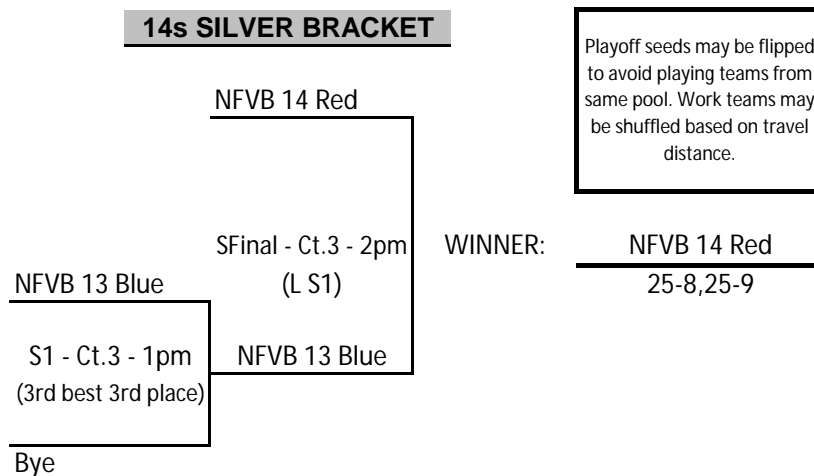

Meltdown I - 14's - March 27, 2010

Buffalo Niagara Court Center

Pool A - Court 1 - 2 sets to 25 points							Sets Won	Sets Lost	+ / -	Finish Place	Playoffs
1.	NFVB 13-2						6	0	62	1	1st A to G1
2.	Batavia VBC 14-1						3	3	-15	3	2nd A to work G2
3.	NFVB 13 Blue						0	6	-45	4	3rd C to G1,G2 or Work S1
4.	Xtreme Glow						4	2	-2	2	4th A to S1
Day / Time	Sat 8:00 AM	Sat 8:50 AM	Sat 9:40 AM	Sat 10:30 AM	Sat 11:20 AM	Sat 12:10 PM					
Match (work)	1 v 3 (2)	2 v 4 (1)	1 v 4 (3)	2 v 3 (1)	3 v 4 (2)	1 v 2 (4)					
Score - Set 1	25 15	20 25	25 15	25 22	18 25	25 22					
Score - Set 2	25 12	25 22	25 15	25 22	16 25	25 9					

Pool B - Court 3 - 2 sets to 21 Points							Sets Won	Sets Lost	+ / -	Finish Place	Playoffs
1.	NFVB 14 Blue						6	2	19	1	1st C to G4
2.	Xtreme Flare						3	5	-13	3	2nd C to G3
3.	NFVB 13 White						3	5	-6	2	3rd C to G1,G2 or Work S1
Day / Time	Sat 8:00 AM	Sat 8:45 AM	Sat 9:30 AM	30min. BREAK	Sat 10:45 AM	Sat 11:30 AM	Sat 12:15 PM				
Match (work)	1 v 3 (2)	2 v 3 (1)	1 v 2 (3)		1 v 3 (2)	2 v 3 (1)	1 v 2 (3)				
Score - Set 1	21 15	16 25	25 27		25 21	25 13	25 23				
Score - Set 2	22 20	22 25	25 20		25 21	15 25	23 25				

Pool C - Court 3 - 2 sets to 21 Points							Sets Won	Sets Lost	+ / -	Finish Place	Playoffs
1.	NFVB 14 White						7	1	31	1	1st C to G4
2.	Premiere 14-1						4	4	21	2	2nd C to G3
3.	NFVB 14 Red						1	7	-52	3	3rd C to G1,G2 or Work S1
Day / Time	Sat 8:00 AM	Sat 8:45 AM	Sat 9:30 AM	30min. BREAK	Sat 10:45 AM	Sat 11:30 AM	Sat 12:15 PM				
Match (work)	1 v 3 (2)	2 v 3 (1)	1 v 2 (3)		1 v 3 (2)	2 v 3 (1)	1 v 2 (3)				
Score - Set 1	25 21	25 17	26 24		20 25	25 12	25 21				
Score - Set 2	25 17	25 17	25 14		25 21	25 13	25 22				