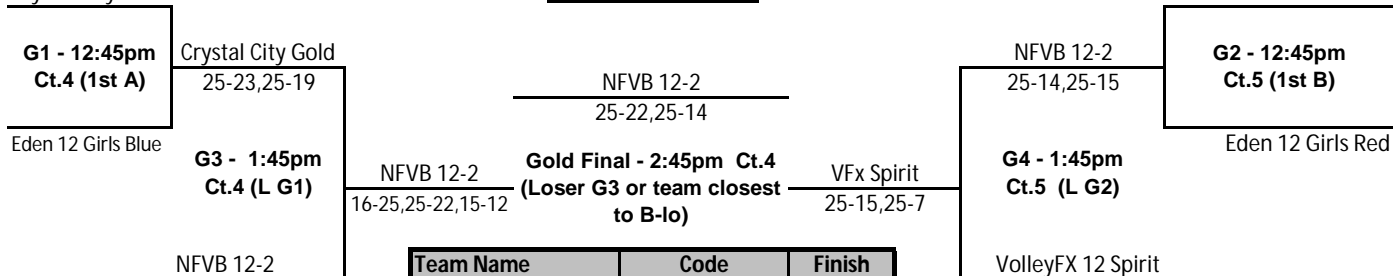

Meltdown I - 12's - March 27, 2010

Buffalo Niagara Court Center

Pool A (Plays on both Courts 4 and 5)		Sets Won	Sets Lost	+ / -	Finish Place	Playoffs
A1.	NFVB 12-2	4	2	39	1	1st A to work G1
A2.	Crystal City Gold	4	2	12	2	2nd A to G1
A3.	Eden 12 Girls Blue	2	4	-16	3	3rd A to G1

Pool B (Plays on both Courts 4 and 5)		Sets Won	Sets Lost	+ / -	Finish Place	Playoffs
B1.	NFVB 12-3	2	4	-5	2	1st B to work G2
B2.	VolleyFX 12 Spirit	6	0	40	1	2nd B to G2
B3.	Eden 12 Girls Red	0	6	-70	3	3rd B to G2

COURT 4						
Day / Time	Sat 8:00 AM	Sat 8:50 AM	Sat 9:40 AM	30min. BREAK	Sat 11:00 AM	Sat 11:50 AM
Match (work)	A1 v B1 (A2)	A2 v B2 (A1)	A2 v B3 (B1)		A1 v B3 (B2)	A3 v B2 (A1)
Score - Set 1	25 19	14 25	25 12		25 11	17 25
Score - Set 2	25 12	21 25	25 16		25 15	12 25

COURT 5						
Day / Time	Sat 8:00 AM	Sat 8:50 AM	Sat 9:40 AM	BREAK	Sat 11:50 AM	
Match (work)	B3 v A3 (B2)	B1 v A3 (B3)	B2 v A1 (A3)		B1 v A2 (B3)	
Score - Set 1	14 25	25 8	25 23		24 26	
Score - Set 2	12 25	25 23	26 24		22 25	

Crystal City Gold

12s GOLD BRACKET

NFVB 12-3

Team Name	Code	Finish
Crystal City Gold	fj2868461we	3rd
Eden 12 Girls Blue	fj2edvbc1we	5th
Eden 12 Girls Red	fj2edvbc2we	5th
NFVB 12-2	fj2front2we	1st
NFVB 12-3	fj2front3we	3rd
VolleyFX 12 Spirit	fj2volfx2we	2nd