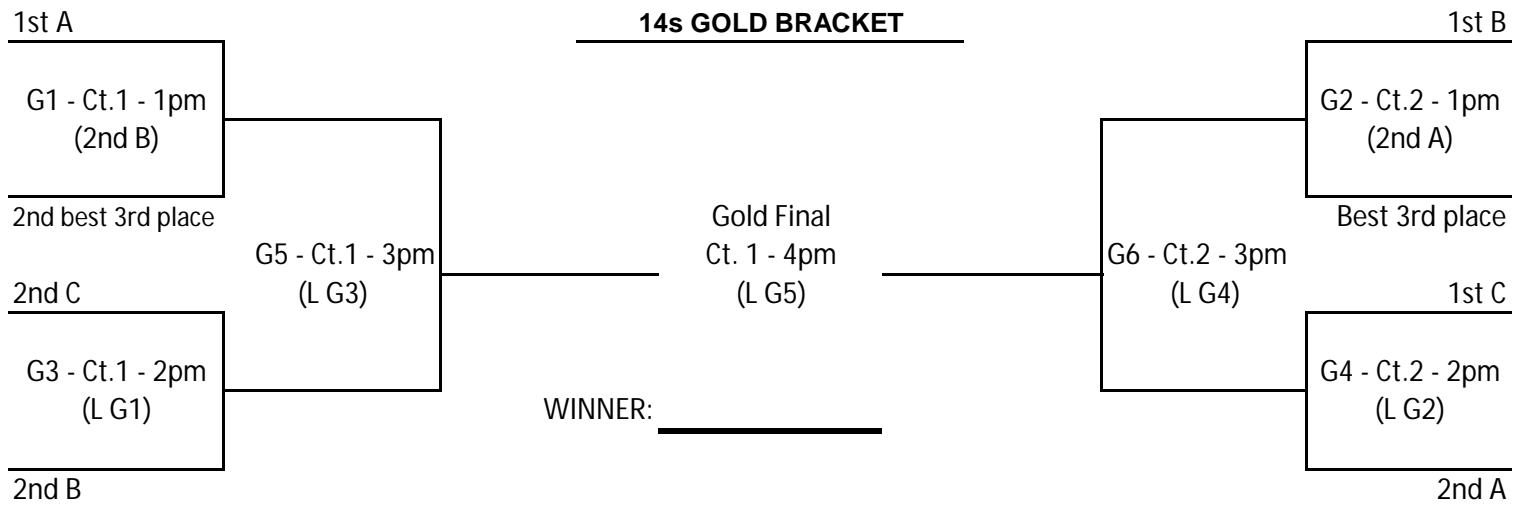

Meltdown I - 14's - March 27, 2010

Buffalo Niagara Court Center

Pool A - Court 1 - 2 sets to 25 points							Sets Won	Sets Lost	+ / -	Finish Place	Playoffs
1.	NFVB 13-2								0		1st A to G1
2.	Batavia VBC 14-1								0		2nd A to work G2
3.	NFVB 13 Blue								0		3rd C to G1,G2 or Work S1
4.	Xtreme Glow								0		4th A to S1
Day / Time		Sat 8:00 AM	Sat 8:50 AM	Sat 9:40 AM	Sat 10:30 AM	Sat 11:20 AM	Sat 12:10 PM				
Match (work)		1 v 3 (2)	2 v 4 (1)	1 v 4 (3)	2 v 3 (1)	3 v 4 (2)	1 v 2 (4)				
Score - Set 1											
Score - Set 2											

Pool B - Court 2 - 2 sets to 25 points							Sets Won	Sets Lost	+ / -	Finish Place	Playoffs
1.	NFVB 14 Blue								0		1st B to G2
2.	Crossroads Fate 14-1								0		2nd B to work G1
3.	NFVB 13 White								0		3rd C to G1,G2 or Work S1
4.	Xtreme Flare								0		4th B to S1
Day / Time		Sat 8:00 AM	Sat 8:50 AM	Sat 9:40 AM	Sat 10:30 AM	Sat 11:20 AM	Sat 12:10 PM				
Match (work)		1 v 3 (2)	2 v 4 (1)	1 v 4 (3)	2 v 3 (1)	3 v 4 (2)	1 v 2 (4)				
Score - Set 1											
Score - Set 2											

Pool C - Court 3 - 2 sets to 21 Points							Sets Won	Sets Lost	+ / -	Finish Place	Playoffs
1.	NFVB 14 White								0		1st C to G4
2.	Premiere 14-1								0		2nd C to G3
3.	NFVB 14 Red								0		3rd C to G1,G2 or Work S1
Day / Time		Sat 8:00 AM	Sat 8:45 AM	Sat 9:30 AM	30min. BREAK	Sat 10:45 AM	Sat 11:30 AM	Sat 12:15 AM			
Match (work)		1 v 3 (2)	2 v 3 (1)	1 v 2 (3)		1 v 3 (2)	2 v 3 (1)	1 v 2 (3)			
Score - Set 1											
Score - Set 2											