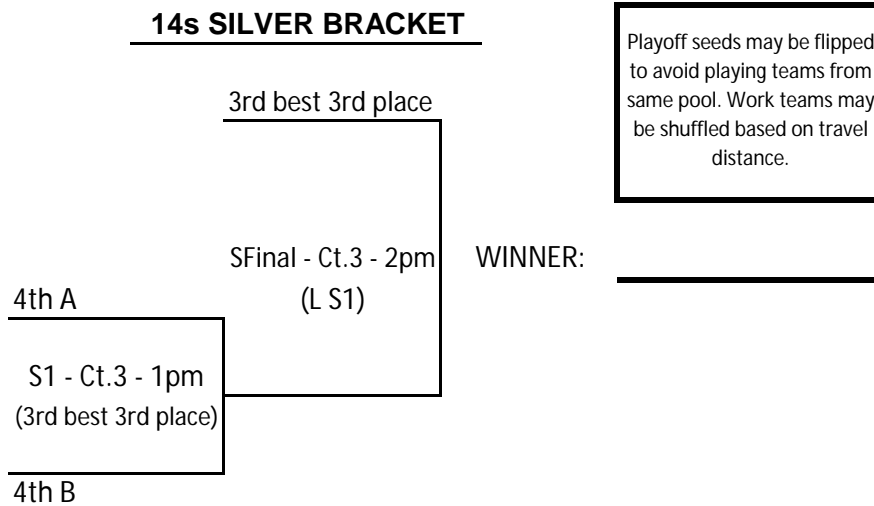

Playoff seeds may be flipped to avoid playing teams from same pool. Work teams may be shuffled based on travel distance.

Team Name	Code	Finish
Batavia VBC 14-1	fj4batvb1we	
Crossroads Fate 14-1	fj4cross1we	
NFVB 13 White	fj3front4we	
NFVB 14 White	fj4front4we	
NFVB 14 Blue	fj4front5we	
NFVB 14 Red	fj4front6we	
NFVB 13 Blue	fj3front5we	
NFVB 13-2	fj3front2we	
Premiere 14-1	fj4hilvb1we	
Xtreme Glow	fj3xtrem1we	
Xtreme Flare	fj4xtrem1we