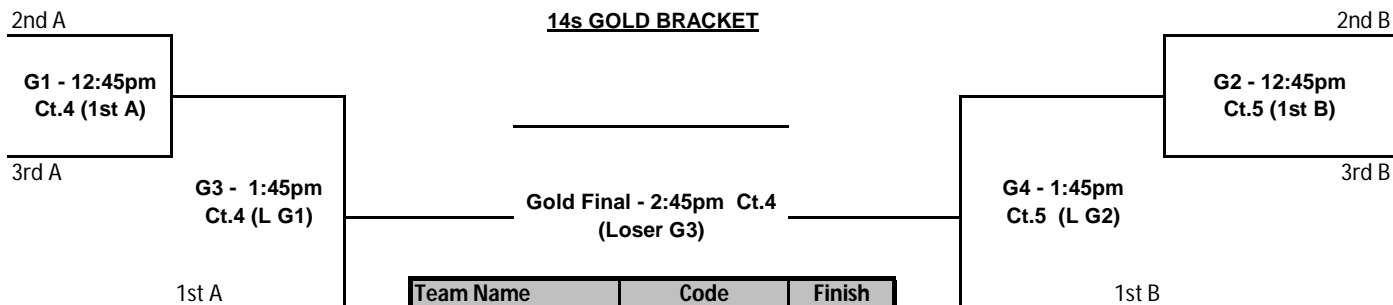

Pool A (Plays on both Courts 4 and 5)		Sets Won	Sets Lost	+ / -	Finish Place	Playoffs
A1.	NFVB 12-2			0		1st A to work G1
A2.	Crystal City Gold			0		2nd A to G1
A3.	Eden 12 Girls Blue			0		3rd A to G1

Pool B (Plays on both Courts 4 and 5)		Sets Won	Sets Lost	+ / -	Finish Place	Playoffs
B1.	NFVB 12-3			0		1st B to work G2
B2.	VolleyFX 12 Spirit			0		2nd B to G2
B3.	Eden 12 Girls Red			0		3rd B to G2

COURT 4						
Day / Time	Sat 8:00 AM	Sat 8:50 AM	Sat 9:40 AM	30min. BREAK	Sat 11:00 AM	Sat 11:50 AM
Match (work)	A1 v B1 (A2)	A2 v B2 (A1)	A2 v B3 (B1)		A1 v B3 (B2)	A3 v B2 (A1)
Score - Set 1						
Score - Set 2						

COURT 5						
Day / Time	Sat 8:00 AM	Sat 8:50 AM	Sat 9:40 AM	BREAK	Sat 11:50 AM	
Match (work)	B3 v A3 (B2)	B1 v A3 (B3)	B2 v A1 (A3)		B1 v A2 (B3)	
Score - Set 1						
Score - Set 2						

Team Name	Code	Finish
Crystal City Gold	fj2868461we	
Eden 12 Girls Blue	fj2edvbc1we	
Eden 12 Girls Red	fj2edvbc2we	
NFVB 12-2	fj2front2we	
NFVB 12-3	fj2front3we	
VolleyFX 12 Spirit	fj2volfx2we	