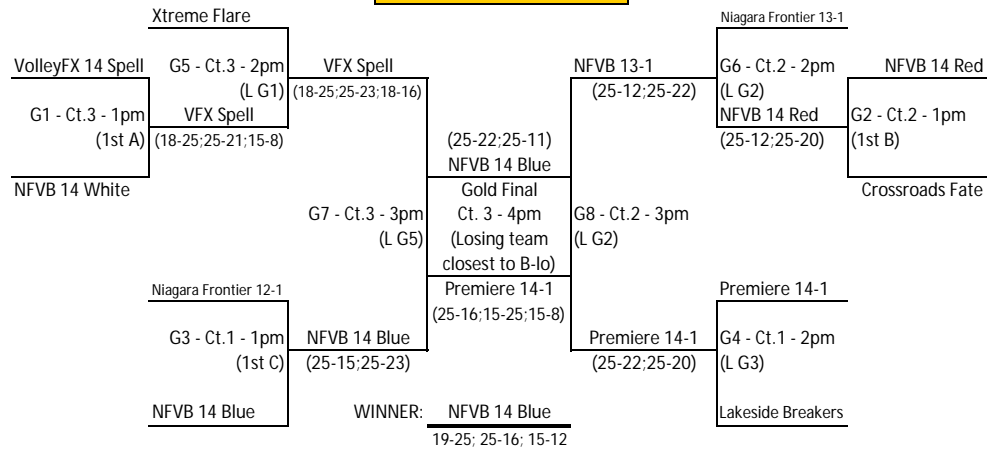

GOLD BRACKET