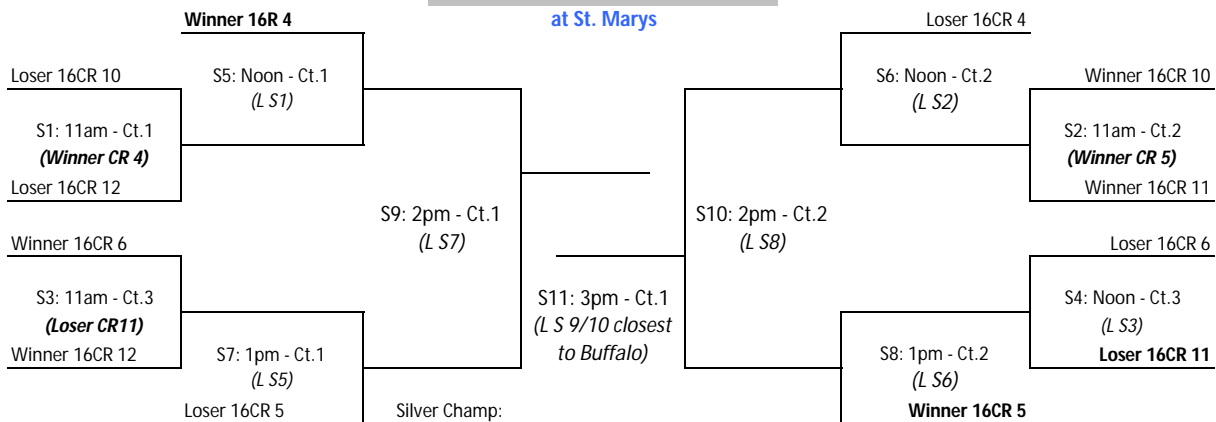

BNCC Mayhem

Note: All teams from Round 2 Pools AA, BB and CC will play at BNCC on Sunday. All teams from Round 2 Pools DD, EE and FF will play at St. Marys on Sunday.

16's - Silver CHALLENGE ROUND

Sunday Morning at St Mary's High School - 142 Laverack Ave Lancaster, NY 14086

Game	Time	Court	Team 1	v	Team 2	Work Team
16CR 4	9am	1	1st DD	v	1st EE	3rd EE
16CR 5	9am	2	1st FF	v	2nd EE	3rd FF
16CR 6	9am	3	2nd FF	v	2nd DD	4th DD
16CR 10	10am	1	3rd EE	v	3rd DD	Loser of 16CR 4
16CR 11	10am	2	3rd FF	v	4th EE	Loser of 16CR 5
16CR 12	10am	3	4th DD	v	4th FF	Loser of 16CR 6

Game	WINNING TEAM	Winner To	LOSING TEAM	Loser To	Scores
16CR 4		Work S1, than S5		Work 16CR 10, then S6	
16CR 5		Work S2, than S8		Work 16CR 11, then S7	
16CR 6		S3		Work 16CR 12, then S4	
16CR 10		S2		S1	
16CR 11		S2		Work S3 12, then S4	
16CR 12		S3		S1	

Silver Bracket

at St. Marys