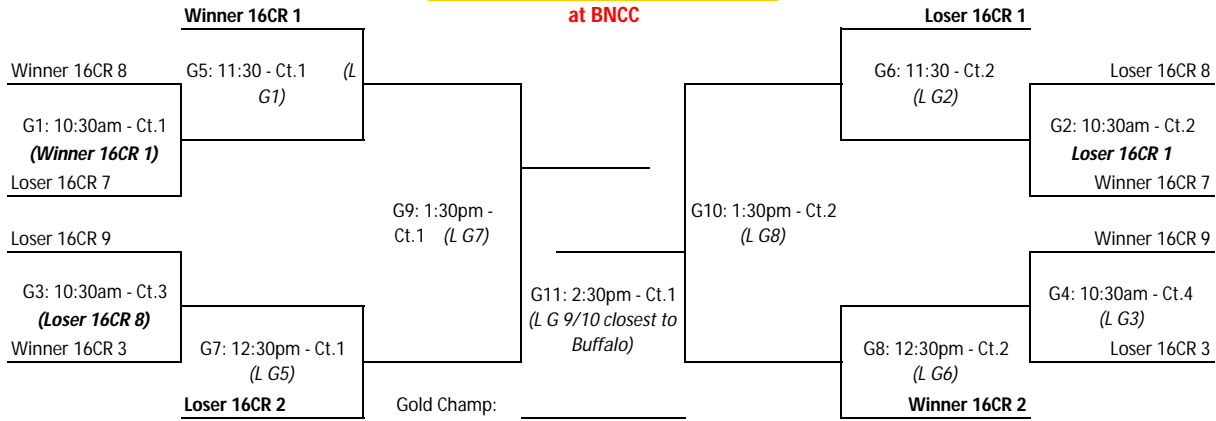

BNCC Mayhem

Note: All teams from Round 2 Pools AA, BB and CC will play at BNCC on Sunday. All teams from Round 2 Pools DD, EE and FF will play at St. Marys on Sunday.

16's - Gold CHALLENGE ROUND

Sunday Morning at BNCC

Game	Time	Court	Team 1	v	Team 2	Work Team
16CR 3	8:30am	5	2nd CC	v	2nd AA	1st AA
16CR 7	8:30am	6	3rd CC	v	3rd BB	1st CC
16CR 8	9:30am	1	3rd AA	v	4th BB	Prev Loser of 18CR 5
16CR 9	9:30am	2	4th AA	v	4th CC	Prev Loser of 18CR 6
16CR 1	9:30am	5	1st AA	v	1st BB	Prev Loser of 16CR 3
16CR 2	9:30am	6	1st CC	v	2nd BB	Prev Loser of 16CR 7

T1 T2

Game	WINNING TEAM	Winner To	LOSING TEAM	Loser To	Scores
16CR 3		G3		G4	
16CR 7		G2		G1	
16CR 8		G1		G2	
16CR 9		G4		G3	
16CR 1		G8		Work G2, then G6	
16CR 2		Work G1, then G5		Work G3, then G7	

BNCC Mayhem

Gold Bracket

16's - PLAYOFFS