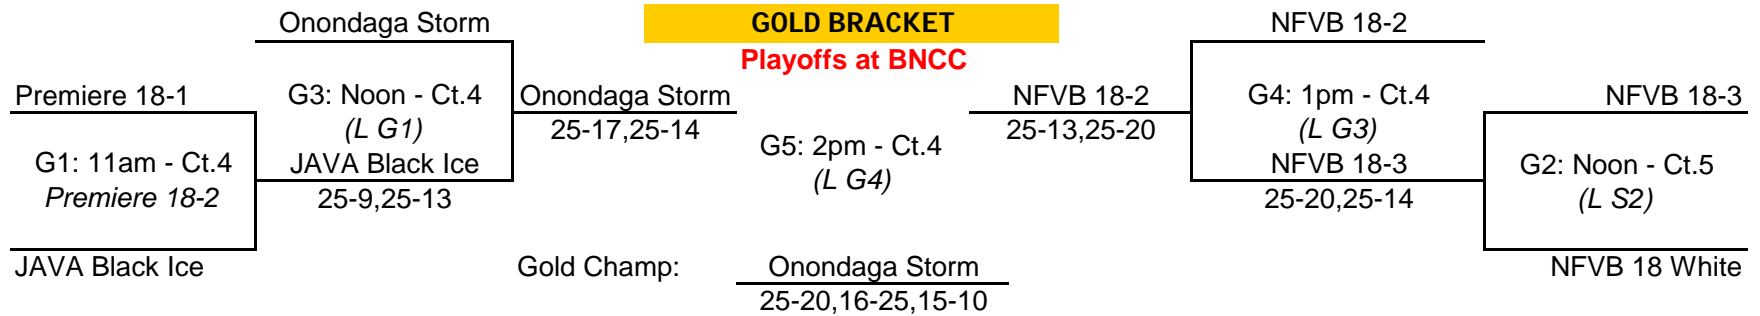

Pool CC - Court 3 (Round 2)							Sets Won	Sets Lost	+ / -	Finish	Challenge Round
1.	NFVB 18 White						5	1	30	2	1st CC to CR4
2.	JAVA Black Ice						5	1	43	1	2nd CC to CR6
3.	NFVB 17 White						1	5	-36	3	3rd CC to CR2
4.	Onondaga Ice						1	5	-37	4	4th CC to CR3
Day / Time		Sat, 2pm	Sat, 2:50pm	Sat, 3:40pm	Sat, 4:30pm	Sat, 5:20pm	Sat, 6:10pm				
Match (work)		1 v 3 (2)	2 v 4 (1)	1 v 4 (3)	2 v 3 (1)	3 v 4 (2)	1 v 2 (4)				
Score - Set 1		25 16	25 18	25 19	25 16	25 15	25 23				
Score - Set 2		25 12	25 14	25 15	25 17	18 25	15 25				

Sunday at BNCC

Note: ALL 18s teams will play at BNCC on Sunday

Challenge Round

Buffalo Niagara Court Center - 425 Meyer Rd, West Seneca, NY 14224

Game	Time	Court	Team 1	v	Team 2	Work
CR 1	9am	4	NFVB 18-3	v	Premiere 18-1	Premiere 18-2
CR 2	9am	5	NFVB 17 White	v	Eagle 18U	NFVB 18-2
CR 3	9am	6	Onondaga Ice	v	WNY Stars 18	Onondaga Hurricanes
CR 4	10am	4	JAVA Black Ice	v	Premiere 18-2	L CR 1
CR 5	10am	5	NFVB 18-2	v	Onondaga Storm	W CR 2
CR 6	10am	6	NFVB 18 White	v	Onondaga Hurricanes	W CR 3

T1

T2

Game	WINNING TEAM	Winner To	LOSING TEAM	Loser To	Score
CR 1	NFVB 18-3	G2	Premiere 18-1	Work CR4, then G1	26-24,25-22
CR 2	NFVB 17 White	Work CR5, then S2	Eagle 18U	S1	25-23,25-22
CR 3	Onondaga Ice	Work CR6, then S1	WNY Stars 18	S2	25-23,25-18
CR 4	JAVA Black Ice	G1	Premiere 18-2	Work G1, then S4	19-25,25-11,24-22
CR 5	Onondaga Storm	G3	NFVB 18-2	Work S2, then G4	26-24,25-27,15-13
CR 6	NFVB 18 White	G2	Onondaga Hurricanes	Work S1, then S3	25-20,25-17