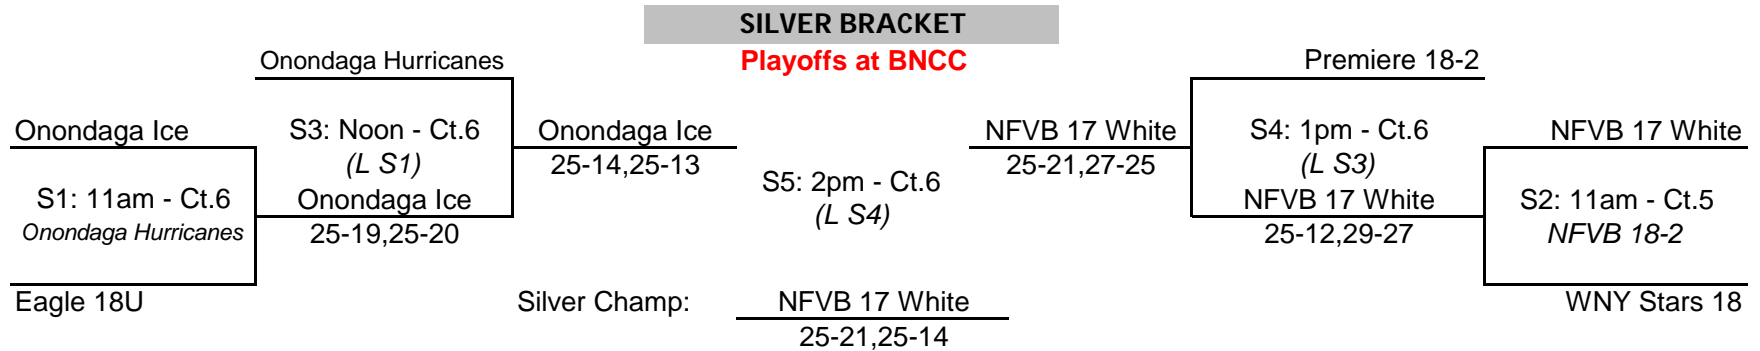

Pool CC - Court 3 (Round 2)							Sets Won	Sets Lost	+ / -	Finish	Challenge Round
1.	NFVB 18 White						5	1	30	2	1st CC to CR4
2.	JAVA Black Ice						5	1	43	1	2nd CC to CR6
3.	NFVB 17 White						1	5	-36	3	3rd CC to CR2
4.	Onondaga Ice						1	5	-37	4	4th CC to CR3
Day / Time		Sat, 2pm	Sat, 2:50pm	Sat, 3:40pm	Sat, 4:30pm	Sat, 5:20pm	Sat, 6:10pm				
Match (work)		1 v 3 (2)	2 v 4 (1)	1 v 4 (3)	2 v 3 (1)	3 v 4 (2)	1 v 2 (4)				
Score - Set 1		25 16	25 18	25 19	25 16	25 15	25 23				
Score - Set 2		25 12	25 14	25 15	25 17	18 25	15 25				

Sunday at BNCC

Note: ALL 18s teams will play at BNCC on Sunday

Challenge Round

Buffalo Niagara Court Center - 425 Meyer Rd, West Seneca, NY 14224

Game	Time	Court	Team 1	v	Team 2	Work
CR 1	9am	4	NFVB 18-3	v	Premiere 18-1	Premiere 18-2
CR 2	9am	5	NFVB 17 White	v	Eagle 18U	NFVB 18-2
CR 3	9am	6	Onondaga Ice	v	WNY Stars 18	Onondaga Hurricanes
CR 4	10am	4	JAVA Black Ice	v	Premiere 18-2	L CR 1
CR 5	10am	5	NFVB 18-2	v	Onondaga Storm	W CR 2
CR 6	10am	6	NFVB 18 White	v	Onondaga Hurricanes	W CR 3

T1

T2

Game	WINNING TEAM	Winner To	LOSING TEAM	Loser To	Score
CR 1	NFVB 18-3	G2	Premiere 18-1	Work CR4, then G1	26-24,25-22
CR 2	NFVB 17 White	Work CR5, then S2	Eagle 18U	S1	25-23,25-22
CR 3	Onondaga Ice	Work CR6, then S1	WNY Stars 18	S2	25-23,25-18
CR 4	JAVA Black Ice	G1	Premiere 18-2	Work G1, then S4	19-25,25-11,24-22
CR 5	Onondaga Storm	G3	NFVB 18-2	Work S2, then G4	26-24,25-27,15-13
CR 6	NFVB 18 White	G2	Onondaga Hurricanes	Work S1, then S3	25-20,25-17