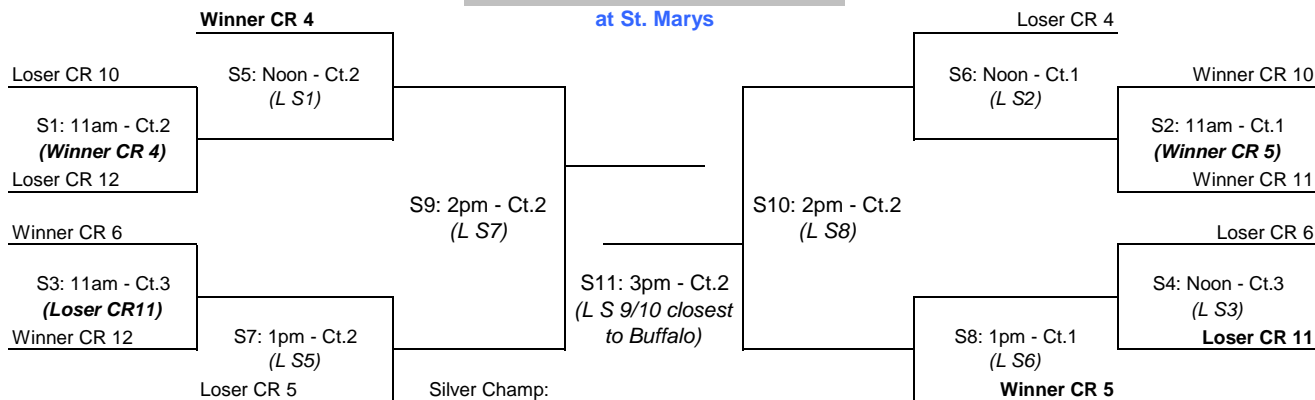

BNCC Mayhem

Note: All teams from Round 2 Pools AA, BB and CC will play at BNCC on Sunday.
All teams from Round 2 Pools DD, EE and FF will play at St. Marys on Sunday.

16's - Silver CHALLENGE ROUND

Sunday Morning at St Mary's High School - 142 Laverack Ave Lancaster, NY 14086

Game	Time	Court	Team 1	v	Team 2	Work Team
CR 4	9am	1	1st DD	v	1st EE	3rd EE
CR 5	9am	2	1st FF	v	2nd EE	3rd FF
CR 6	9am	3	2nd FF	v	2nd DD	4th DD
CR 10	10am	1	3rd EE	v	3rd DD	Loser of CR 4
CR 11	10am	2	3rd FF	v	4th EE	Loser of CR 5
CR 12	10am	3	4th DD	v	4th FF	Loser of CR 6

T1 T2

Game	WINNING TEAM	Winner To	LOSING TEAM	Loser To	Scores
CR 4		Work S1, than S5		Work CR 10, then S6	
CR 5		Work S2, than S8		Work CR 11, then S7	
CR 6		S3		Work CR 12, then S4	
CR 10		S2		S1	
CR 11		S2		Work S3 12, then S4	
CR 12		S3		S1	

Silver Bracket

at St. Marys