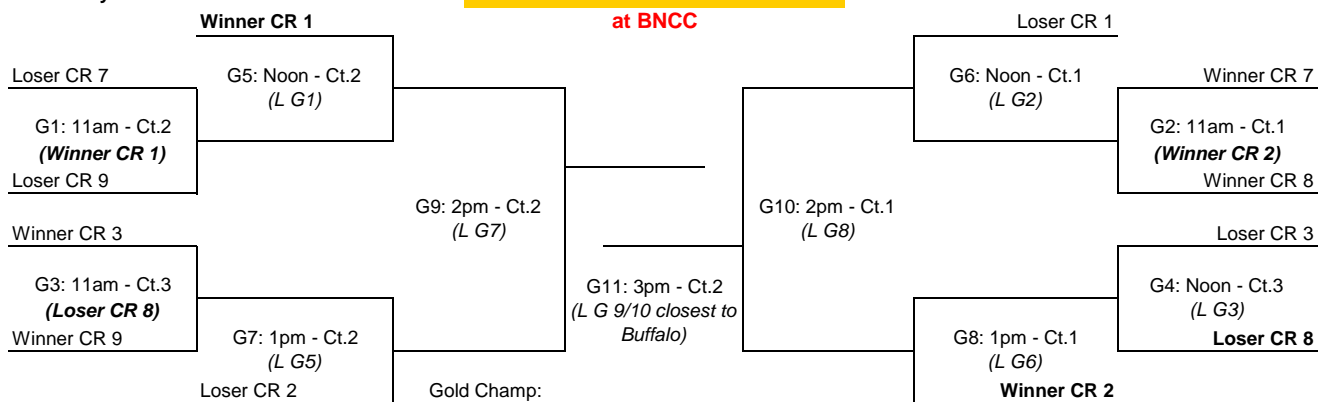

BNCC Mayhem

Note: All teams from Round 2 Pools AA, BB and CC will play at BNCC on Sunday.
All teams from Round 2 Pools DD, EE and FF will play at St. Marys on Sunday.

16's - Gold CHALLENGE ROUND

Sunday Morning at BNCC

Game	Time	Court	Team 1	v	Team 2	Work Team
CR 1	9am	1	1st AA	v	1st BB	3rd CC
CR 2	9am	2	1st CC	v	2nd BB	3rd AA
CR 3	9am	3	2nd AA	v	2nd CC	4th AA
CR 7	10am	1	3rd CC	v	3rd BB	Loser of CR 1
CR 8	10am	2	3rd AA	v	4th BB	Loser of CR 2
CR 9	10am	3	4th AA	v	4th CC	Loser of CR 3

T1 T2

Game	WINNING TEAM	Winner To	LOSING TEAM	Loser To	Scores
CR 1		Work G1, than G5		Work CR 7, then G6	
CR 2		Work G2, than G8		Work CR 8, then G7	
CR 3		G3		Work CR 9, then G4	
CR 7		G2		G1	
CR 8		G2		Work G3, then G4	
CR 9		G3		G1	

BNCC Mayhem

Gold Bracket
at BNCC

16's - PLAYOFFS