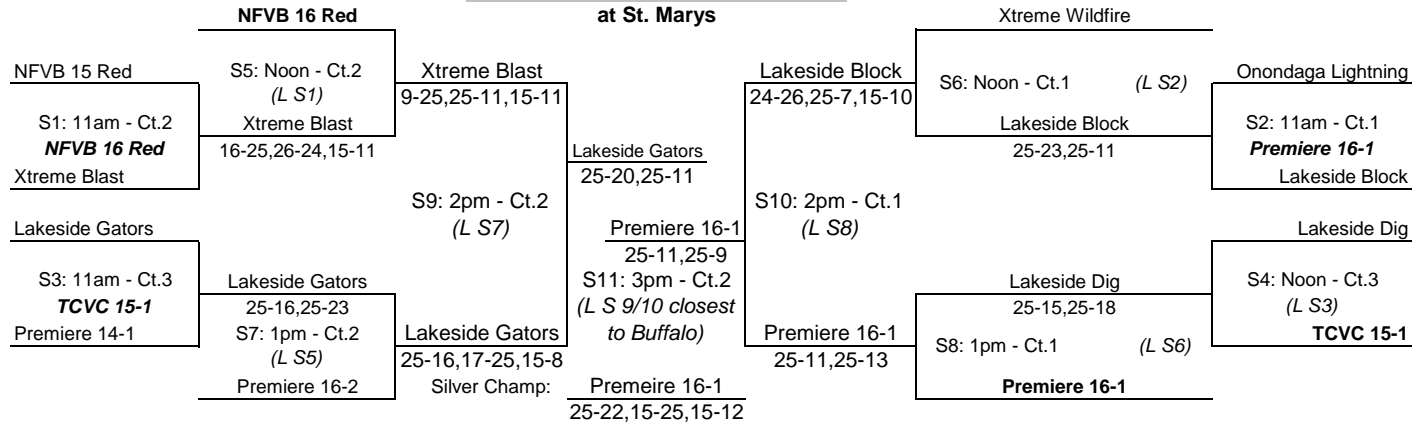

BNCC Mayhem

Gold Bracket at BNCC

16's - PLAYOFFS

BNCC Mayhem

Note: All teams from Round 2 Pools AA, BB and CC will play at BNCC on Sunday.
All teams from Round 2 Pools DD, EE and FF will play at St. Marys on Sunday.

16's - Silver CHALLENGE ROUND

Sunday Morning at St Mary's High School - 142 Laverack Ave Lancaster, NY 14086

Game	Time	Court	Team 1	v	Team 2	Work Team
CR 4	9am	1	Xtreme Wildfire	v	NFVB 16 Red	Onondaga Lightning
CR 5	9am	2	Premiere 16-1	v	Premiere 16-2	Lakeside Block
CR 6	9am	3	Lakeside Gators	v	Lakeside Dig	Premiere 14-1
CR 10	10am	1	Onondaga Lightning	v	NFVB 15 Red	Loser of CR 4
CR 11	10am	2	Lakeside Block	v	TCVC 15-1	Loser of CR 5
CR 12	10am	3	Premiere 14-1	v	Xtreme Blast	Loser of CR 6

T1 T2

Game	WINNING TEAM	Winner To	LOSING TEAM	Loser To	Scores
CR 4	NFVB 16 Red	Work S1, than S5	Xtreme Wildfire	Work CR 10, then S6	25-9,25-16
CR 5	Premiere 16-1	Work S2, than S8	Premiere 16-2	Work CR 11, then S7	25-17,25-20
CR 6	Lakeside Gators	S3	Lakeside Dig	Work CR 12, then S4	25-17,25-19
CR 10	Onondaga Lightning	S2	NFVB 15 Red	S1	25-21,25-20
CR 11	Lakeside Block	S2	TCVC 15-1	Work S3 12, then S4	25-22,25-7
CR 12	Premiere 14-1	S3	Xtreme Blast	S1	25-17,25-19

**Silver Bracket
at St. Marys**

16s Teams

16s Teams	Code	Rank
NFVB 16-2	fj6front2we	1st
Crossroads Force	fj6cross1we	9th
NFVB 15-2	fj5front2we	5th
Volley Fx Conjure	fj4volfx1we	3rd
Volley Fx Chant	fj5volfx1we	2nd
Onondaga Thunder	fj6onond1ie	5th
NFVB 16-3	fj6front3we	5th
Premiere 16-1	fj6hilvb1we	13th
NFVB 15-3	fj5front3we	9th
Xtreme Blast	fj6xtrem2we	15th
NFVB 16 Red	fj6front6we	17th
CVC 16 Blue	fj6cvbco2ov	3rd