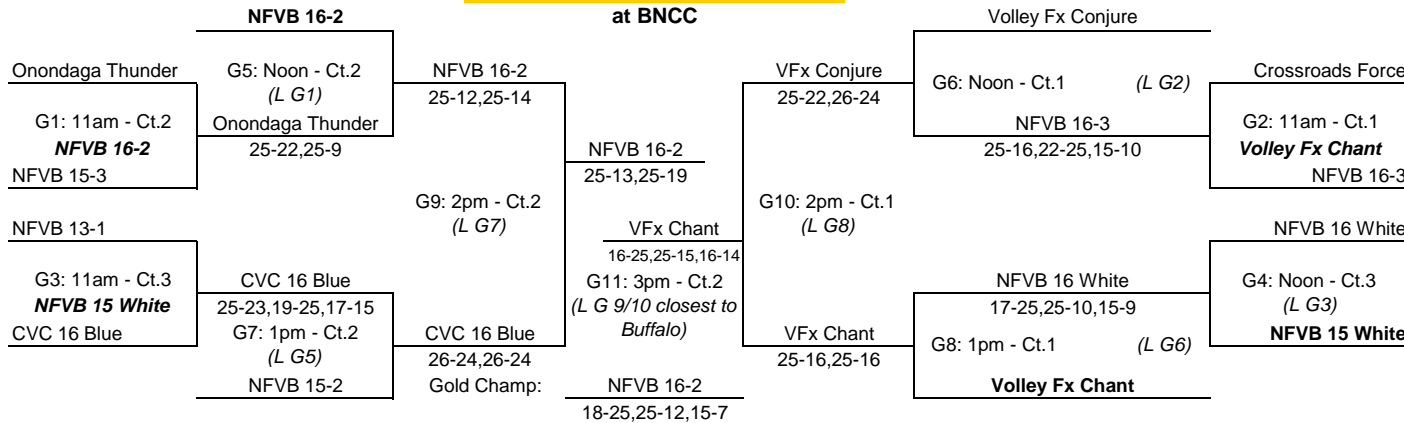

BNCC Mayhem

Note: All teams from Round 2 Pools AA, BB and CC will play at BNCC on Sunday.
All teams from Round 2 Pools DD, EE and FF will play at St. Marys on Sunday.

16's - Gold CHALLENGE ROUND

Sunday Morning at BNCC

Game	Time	Court	Team 1	v	Team 2	Work Team
CR 1	9am	1	NFVB 16-2	v	Volley Fx Conjure	Onondaga Thunder
CR 2	9am	2	NFVB 15-2	v	Volley Fx Chant	NFVB 16-3
CR 3	9am	3	NFVB 13-1	v	NFVB 16 White	NFVB 15-3
CR 7	10am	1	Onondaga Thunder	v	Crossroads Force	Loser of CR 1
CR 8	10am	2	NFVB 16-3	v	NFVB 15 White	Loser of CR 2
CR 9	10am	3	NFVB 15-3	v	CVC 16 Blue	Loser of CR 3

T1 T2

Game	WINNING TEAM	Winner To	LOSING TEAM	Loser To	Scores
CR 1	NFVB 16-2	Work G1, than G5	Volley Fx Conjure	Work CR 7, then G6	25-7,25-23
CR 2	Volley Fx Chant	Work G2, than G8	NFVB 15-2	Work CR 8, then G7	25-21,24-26,15-9
CR 3	NFVB 13-1	G3	NFVB 16 White	Work CR 9, then G4	25-17,20-25,15-9
CR 7	Crossroads Force	G2	Onondaga Thunder	G1	25-11,22-25
CR 8	NFVB 16-3	G2	NFVB 15 White	Work G3, then G4	25-13,25-13
CR 9	CVC 16 Blue	G3	NFVB 15-3	G1	25-10,14-25,15-11

BNCC Mayhem

Gold Bracket at BNCC

16's - PLAYOFFS

BNCC Mayhem

Note: All teams from Round 2 Pools AA, BB and CC will play at BNCC on Sunday.
All teams from Round 2 Pools DD, EE and FF will play at St. Marys on Sunday.

16's - Silver CHALLENGE ROUND

Sunday Morning at St Mary's High School - 142 Laverack Ave Lancaster, NY 14086