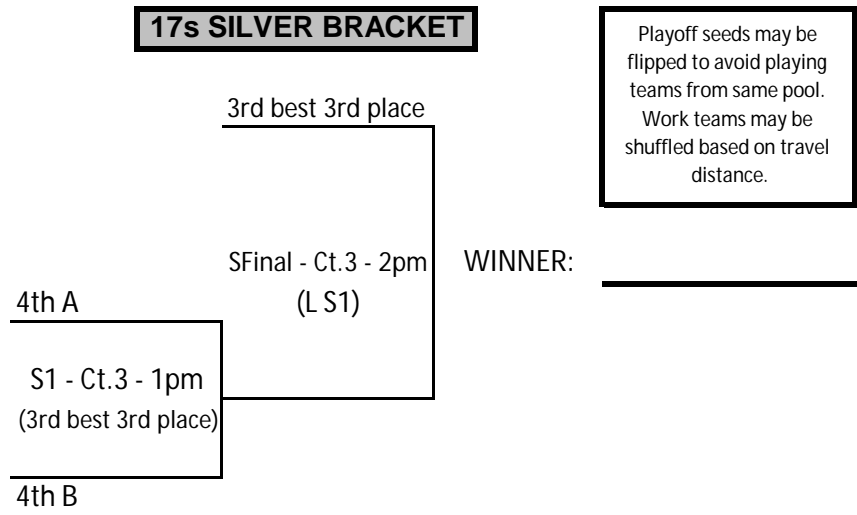

Freeze - 17's - March 13, 2011

Buffalo Niagara Court Center

Pool A - Court 1 - 2 sets to 25 points							Sets Won	Sets Lost	+ / -	Finish Place	Playoffs
1.	NFVB 17 White								0		1st A to G1
2.	JAVA 17 Blue Ice								0		2nd A to work G2
3.	17U Western								0		3rd C to G1,G2 or Work S1
4.	TCVC 17-2								0		4th A to S1
Day / Time	Sun 8:00 AM	Sun 8:50 AM	Sun 9:40 AM	Sun 10:30 AM	Sun 11:20 AM	Sun 12:10 PM					
Match (work)	1 v 3 (2)	2 v 4 (1)	1 v 4 (3)	2 v 3 (1)	3 v 4 (2)	1 v 2 (4)					
Score - Set 1											
Score - Set 2											

Pool B - Court 2 - 2 sets to 25 points							Sets Won	Sets Lost	+ / -	Finish Place	Playoffs
1.	WNY Thunder 16								0		1st B to G2
2.	RAVE 17-1								0		2nd B to work G1
3.	Falconer 17s								0		3rd C to G1,G2 or Work S1
4.	Chill 17 Blue								0		4th B to S1
Day / Time	Sun 8:00 AM	Sun 8:50 AM	Sun 9:40 AM	Sun 10:30 AM	Sun 11:20 AM	Sun 12:10 PM					
Match (work)	1 v 3 (2)	2 v 4 (1)	1 v 4 (3)	2 v 3 (1)	3 v 4 (2)	1 v 2 (4)					
Score - Set 1											
Score - Set 2											

Pool C - Court 3 - 3 sets to 25 Points							Sets Won	Sets Lost	+ / -	Finish Place	Playoffs
1.	Crystal City Amethyst								0		1st C to G4
2.	NFVB 17 Blue								0		2nd C to G3
3.	BVA 17-2								0		3rd C to G1,G2 or Work S1
Day / Time	Sun 9:00 AM	Sun 10:15 AM	Sun 11:30 AM	<p style="text-align: center; color: red; font-weight: bold;">Note that Pool C begins play at 9:00am and plays ALL THREE SETS to 25 points against each team.</p>							
Match (work)	1 v 3 (2)	2 v 3 (1)	1 v 2 (3)								
Score - Set 1											
Score - Set 2											
Score - Set 3											