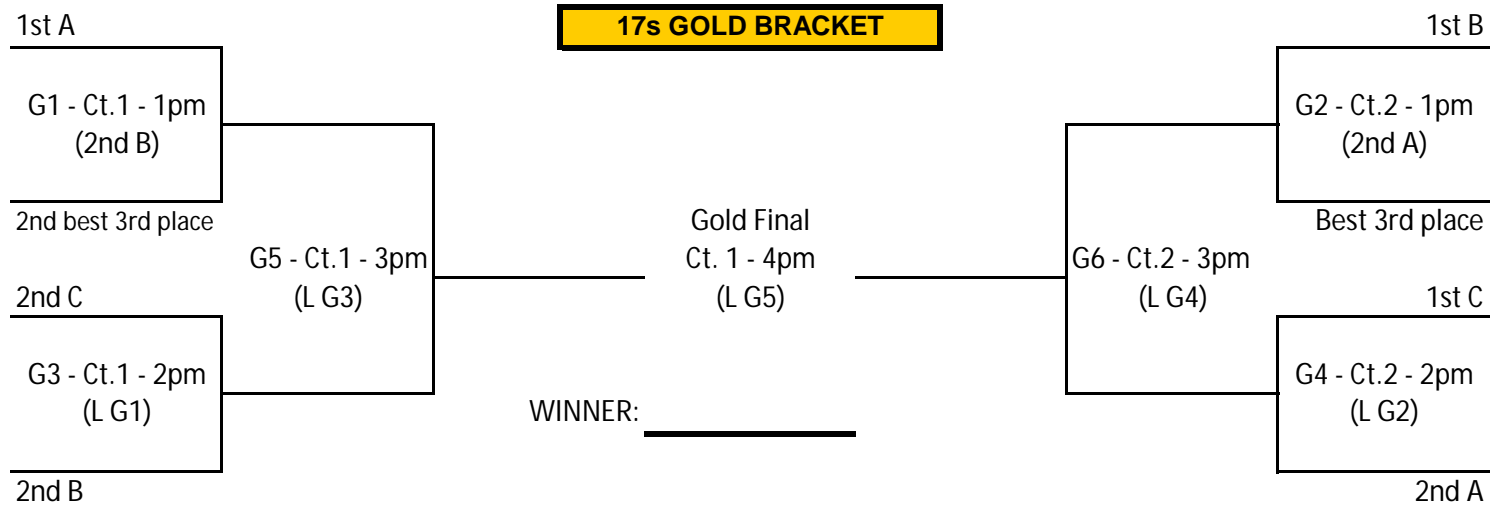

Freeze - 17's - March 13, 2011

Buffalo Niagara Court Center

Pool A - Court 1 - 2 sets to 25 points							Sets Won	Sets Lost	+ / -	Finish Place	Playoffs
1.	NFVB 17 White								0		1st A to G1
2.	JAVA 17 Blue Ice								0		2nd A to work G2
3.	17U Western								0		3rd C to G1,G2 or Work S1
4.	TCVC 17-2								0		4th A to S1
Day / Time	Sun 8:00 AM	Sun 8:50 AM	Sun 9:40 AM	Sun 10:30 AM	Sun 11:20 AM	Sun 12:10 PM					
Match (work)	1 v 3 (2)	2 v 4 (1)	1 v 4 (3)	2 v 3 (1)	3 v 4 (2)	1 v 2 (4)					
Score - Set 1											
Score - Set 2											

Pool B - Court 2 - 2 sets to 25 points							Sets Won	Sets Lost	+ / -	Finish Place	Playoffs
1.	WNY Thunder 16								0		1st B to G2
2.	RAVE 17-1								0		2nd B to work G1
3.	Falconer 17s								0		3rd C to G1,G2 or Work S1
4.	Chill 17 Blue								0		4th B to S1
Day / Time	Sun 8:00 AM	Sun 8:50 AM	Sun 9:40 AM	Sun 10:30 AM	Sun 11:20 AM	Sun 12:10 PM					
Match (work)	1 v 3 (2)	2 v 4 (1)	1 v 4 (3)	2 v 3 (1)	3 v 4 (2)	1 v 2 (4)					
Score - Set 1											
Score - Set 2											

Pool C - Court 3 - 3 sets to 25 Points							Sets Won	Sets Lost	+ / -	Finish Place	Playoffs
1.	Crystal City Amethyst								0		1st C to G4
2.	NFVB 17 Blue								0		2nd C to G3
3.	BVA 17-2								0		3rd C to G1,G2 or Work S1
Day / Time	Sun 9:00 AM	Sun 10:15 AM	Sun 11:30 AM	<p style="text-align: center; color: red; font-weight: bold;">Note that Pool C begins play at 9:00am and plays ALL THREE SETS to 25 points against each team.</p>							
Match (work)	1 v 3 (2)	2 v 3 (1)	1 v 2 (3)								
Score - Set 1											
Score - Set 2											
Score - Set 3											