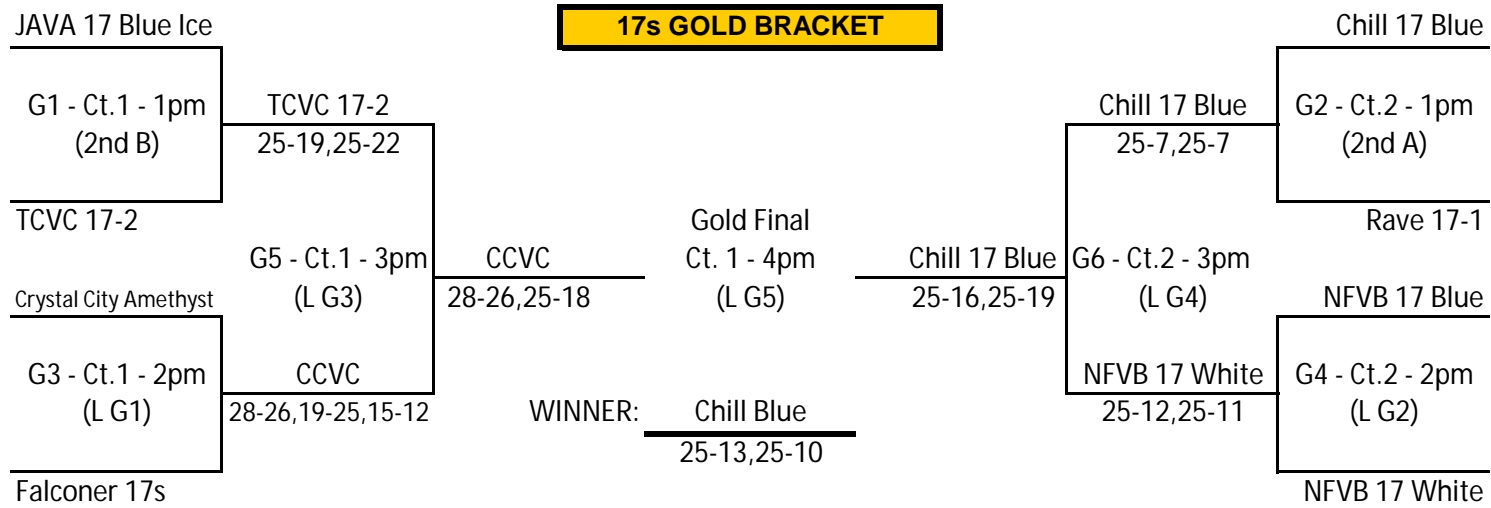

Freeze - 17's - March 13, 2011

Buffalo Niagara Court Center

Pool A - Court 1 - 2 sets to 25 points							Sets Won	Sets Lost	+ / -	Finish Place	Playoffs
1.	NFVB 17 White						5	1	48	2	1st A to G1
2.	JAVA 17 Blue Ice						5	1	49	1	2nd A to work G2
3.	17U Western						1	5	-63	4	3rd C to G1,G2 or Work S1
4.	TCVC 17-2						1	5	-34	3	4th A to S1
Day / Time	Sun 8:00 AM	Sun 8:50 AM	Sun 9:40 AM	Sun 10:30 AM	Sun 11:20 AM	Sun 12:10 PM					
Match (work)	1 v 3 (2)	2 v 4 (1)	1 v 4 (3)	2 v 3 (1)	3 v 4 (2)	1 v 2 (4)					
Score - Set 1	25 9	25 11	25 15	25 14	10 25	22 25					
Score - Set 2	25 9	25 12	25 18	25 15	25 20	26 24					

Pool B - Court 2 - 2 sets to 25 points							Sets Won	Sets Lost	+ / -	Finish Place	Playoffs
1.	WNY Thunder 16						1	5	-63	4	1st B to G2
2.	RAVE 17-1						2	4	-21	3	2nd B to work G1
3.	Falconer 17s						3	3	14	2	3rd C to G1,G2 or Work S1
4.	Chill 17 Blue						6	0	70	1	4th B to S1
Day / Time	Sun 8:00 AM	Sun 8:50 AM	Sun 9:40 AM	Sun 10:30 AM	Sun 11:20 AM	Sun 12:10 PM					
Match (work)	1 v 3 (2)	2 v 4 (1)	1 v 4 (3)	2 v 3 (1)	3 v 4 (2)	1 v 2 (4)					
Score - Set 1	13 25	19 25	10 25	20 25	21 25	27 25					
Score - Set 2	12 25	9 25	6 25	26 24	15 25	19 25					

Pool C - Court 3 - 3 sets to 25 Points							Sets Won	Sets Lost	+ / -	Finish Place	Playoffs
1.	Crystal City Amethyst						4	2	38	2	1st C to G4
2.	NFVB 17 Blue						5	1	24	1	2nd C to G3
3.	BVA 17-2						0	6	-62	3	3rd C to G1,G2 or Work S1
Day / Time	Sun 9:00 AM	Sun 10:15 AM	Sun 11:30 AM	<p style="color: red; text-align: center;">Note that Pool C begins play at 9:00am and plays ALL THREE SETS to 25 points against each team.</p>							
Match (work)	1 v 3 (2)	2 v 3 (1)	1 v 2 (3)								
Score - Set 1	25 12	26 24	16 25								
Score - Set 2	25 15	25 16	25 27								
Score - Set 3	25 9	25 13	25 15								