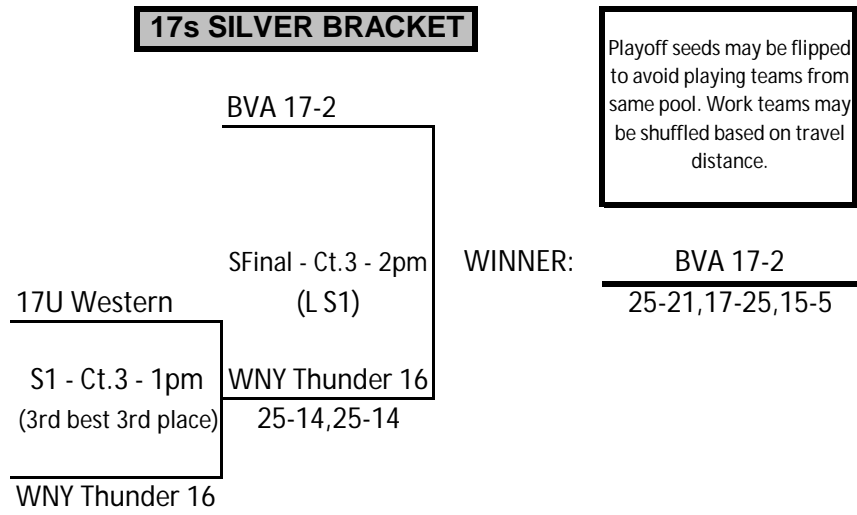

Freeze - 17's - March 13, 2011

Buffalo Niagara Court Center

Pool A - Court 1 - 2 sets to 25 points							Sets Won	Sets Lost	+ / -	Finish Place	Playoffs
1.	NFVB 17 White						5	1	48	2	1st A to G1
2.	JAVA 17 Blue Ice						5	1	49	1	2nd A to work G2
3.	17U Western						1	5	-63	4	3rd C to G1,G2 or Work S1
4.	TCVC 17-2						1	5	-34	3	4th A to S1
Day / Time	Sun 8:00 AM	Sun 8:50 AM	Sun 9:40 AM	Sun 10:30 AM	Sun 11:20 AM	Sun 12:10 PM					
Match (work)	1 v 3 (2)	2 v 4 (1)	1 v 4 (3)	2 v 3 (1)	3 v 4 (2)	1 v 2 (4)					
Score - Set 1	25 9	25 11	25 15	25 14	10 25	22 25					
Score - Set 2	25 9	25 12	25 18	25 15	25 20	26 24					

Pool B - Court 2 - 2 sets to 25 points							Sets Won	Sets Lost	+ / -	Finish Place	Playoffs
1.	WNY Thunder 16						1	5	-63	4	1st B to G2
2.	RAVE 17-1						2	4	-21	3	2nd B to work G1
3.	Falconer 17s						3	3	14	2	3rd C to G1,G2 or Work S1
4.	Chill 17 Blue						6	0	70	1	4th B to S1
Day / Time	Sun 8:00 AM	Sun 8:50 AM	Sun 9:40 AM	Sun 10:30 AM	Sun 11:20 AM	Sun 12:10 PM					
Match (work)	1 v 3 (2)	2 v 4 (1)	1 v 4 (3)	2 v 3 (1)	3 v 4 (2)	1 v 2 (4)					
Score - Set 1	13 25	19 25	10 25	20 25	21 25	27 25					
Score - Set 2	12 25	9 25	6 25	26 24	15 25	19 25					

Pool C - Court 3 - 3 sets to 25 Points							Sets Won	Sets Lost	+ / -	Finish Place	Playoffs
1.	Crystal City Amethyst						4	2	38	2	1st C to G4
2.	NFVB 17 Blue						5	1	24	1	2nd C to G3
3.	BVA 17-2						0	6	-62	3	3rd C to G1,G2 or Work S1
Day / Time	Sun 9:00 AM	Sun 10:15 AM	Sun 11:30 AM	<p style="color: red; text-align: center;">Note that Pool C begins play at 9:00am and plays ALL THREE SETS to 25 points against each team.</p>							
Match (work)	1 v 3 (2)	2 v 3 (1)	1 v 2 (3)								
Score - Set 1	25 12	26 24	16 25								
Score - Set 2	25 15	25 16	25 27								
Score - Set 3	25 9	25 13	25 15								