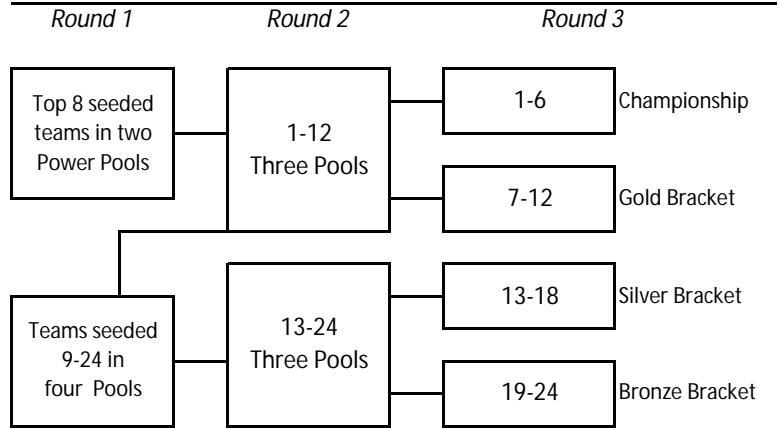

CAN-AM Invitational at the BNCC - January 15-16

Coaches meeting at 9am in gym on Saturday.

Play begins at 9:30am and is scheduled to end by 4pm on Sunday. **Pool Play format:** 2 sets to 25 points. **One 15 point Tie breaking game** will be played ONLY if advancing into Pools AA, BB, CC or into Championship bracket contention. **Other tie breakers:** Head to Head points, overall pool play points, coin flip.

Single elimination Playoff format:

Best 2/3 to 25 points, deciding game to 15 points.

NO outside food or coolers are allowed in the building.

Concessions will be available.

Tournament Flowchart

First Round Pool Seedings - with Pools A and B being Power Pools

#	Pool A	Pool B	Pool C	Pool D	Pool E	Pool F
1	Niagara Frontier 18-1	DRVC 18U	Paradigm 16-1	Niagara Frontier 17-2	Niagara Frontier 15-1	Niagara Frontier 16-1
2	Defensa 18s	Maverick 18 National	Lakeside Launch 18	Lakeside Riptide 17	Premier 18-1	Win City Kaepa Whoa
3	Paradigm 18-1	Niagara Frontier 17-1	Niagara Frontier 18-2	Win City Kaepa Smash	Lakeside Piranhas 16	Premier 16-1
4	Forest City	Durham Attack	Interclub 16 Black	Titans 16U Black	Oakville Thunder 18U	Niagara Frontier 14-1

Play Schedule - First Round

Time	Teams	Work
Sat. 9:30am	1 vs. 3	(2)
Sat. 10:30am	2 vs. 4	(1)
Sat. 11:30am	1 vs. 4	(3)
Sat. 12:30pm	2 vs. 3	(1)
Sat. 1:30pm	3 vs. 4	(2)
Sat. 2:30pm	1 vs. 2	(4)

Second Round - with 12 teams contending for Championship or Gold Brackets