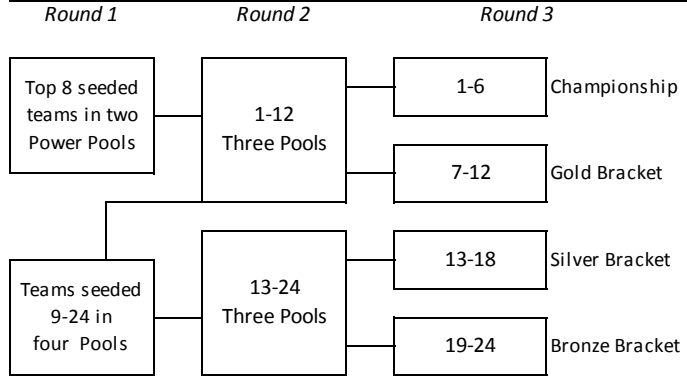

CAN-AM Invitational at the BNCC - January 14-15

Coaches meeting at 9am in gym on Saturday.

Play begins at 9:30am and is scheduled to end by 4pm on Sunday.

Pool Play format: 2 sets to 25 points. **One 15 point Tie breaking game** will be played ONLY if advancing into Pools AA, BB, CC or into Championship bracket contention. **Other tie breakers:** Head to Head points, overall pool play points, coin flip.

Single elimination Playoff format:

Best 2/3 to 25 points, deciding game to 15 points.

NO outside food or coolers are allowed in the building.

Concessions will be available.

Tournament Flowchart

First Round Pool Seedings - with Pools A and B being Power Pools

#	Pool A	Pool B	Pool C	Pool D	Pool E	Pool F
1	Defensa 18U	Niagara Frontier 18-1	Niagara Frontier 18-2	Win City 18-1	BVA 18U	Premiere 18-1
2	Niagara Frontier 17-1	Academy Cleveland 18E	BVA 17U-1	Lakeside Riptide	Niagara Frontier 15-1	Niagara Frontier 16-1
3	VolleyFX 18 Mystery	Lakeside Launch	Win City 18-2	Niagara Frontier 18 White	Jagged Ice	Crystal City Emeralds
4	Toronto Diamonds VC	NRVC 18U	Niagara Frontier 17 White	Niagara Frontier 17-2	Crystal City Rubies	Ganaraska Wolves VC

Play Schedule - First Round

Time	Teams	Work
Sat. 9:30am	1 vs. 3	(2)
Sat. 10:30am	2 vs. 4	(1)
Sat. 11:30am	1 vs. 4	(3)
Sat. 12:30pm	2 vs. 3	(1)
Sat. 1:30pm	3 vs. 4	(2)
Sat. 2:30pm	1 vs. 2	(4)

Second Round - with 12 teams contending for Championship or Gold Brackets