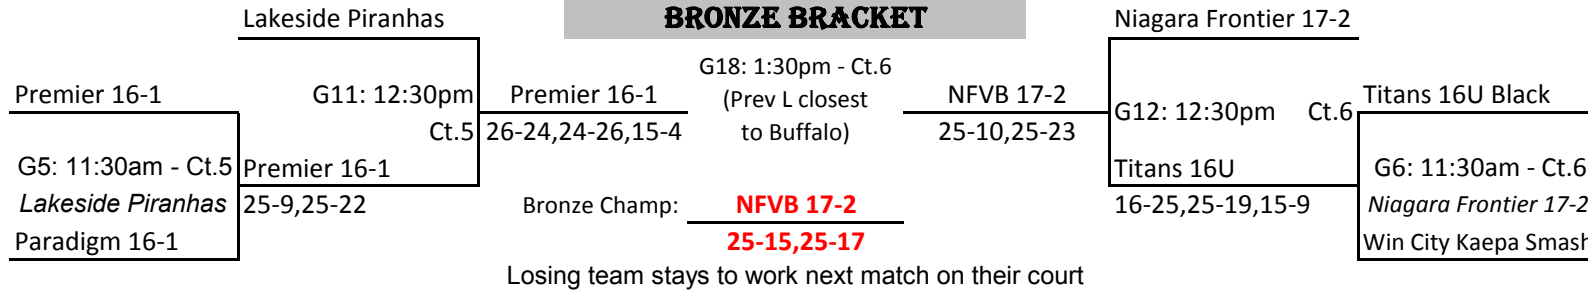

Pool EE - Court 5 (Round 2)							Sets Won	Sets Lost	+ / -	FINISH	CHALLENGE
1.	Niagara Frontier 17-2						3	3	-3	3	1st to EE G17
2.	Lakeside Launch 18						5	1	15	1	2nd EE to G7
3.	Win City Kaepa Whoa						4	2	17	2	3rd EE to work G6
4.	Premier 16-1						0	6	-29	4	4th EE to G5
Day / Time		Sat, 3:30pm	Sat, 4:30pm	Sat, 5:30pm	Sat, 6:30pm	Sun, 9am	Sun, 10am				
Match (work)		1 v 3 (2)	2 v 4 (1)	1 v 4 (3)	2 v 3 (1)	3 v 4 (2)	1 v 2 (4)				
Score - Set 1		18 25	25 18	26 24	21 25	25 21	25 27				
Score - Set 2		25 22	25 20	25 21	26 24	25 18	22 25				

Pool FF - Court 6 (Round 2)							Sets Won	Sets Lost	+ / -	FINISH	CHALLENGE
1.	Niagara Frontier 15-1						6	0	44	1	1st FF to G8
2.	Niagara Frontier 16-1						4	2	19	2	2nd FF to G7
3.	Paradigm 16-1						1	5	-35	4	3rd FF to G6
4.	Titans 16U Black						1	5	-28	3	4th FF to G5
Day / Time		Sat, 3:30pm	Sat, 4:30pm	Sat, 5:30pm	Sat, 6:30pm	Sun, 9am	Sun, 10am				
Match (work)		1 v 3 (2)	2 v 4 (1)	1 v 4 (3)	2 v 3 (1)	3 v 4 (2)	1 v 2 (4)				
Score - Set 1		25 15	25 21	25 13	25 14	19 25	26 24				
Score - Set 2		25 19	25 21	25 16	25 18	25 20	25 20				

CHAMPIONSHIP BRACKET

GOLD BRACKET

SILVER BRACKET

BRONZE BRACKET

Team	Code	Finish
Defensa	fj7112451ca	2
DRVC 18U	fj8drvc11ca	3
Durham Attack	fj8daont1ca	9
Forest City 18U		9
Interclub 16 Black		17
Lakeside Launch 18	fj8lakeg1ie	15
Lakeside Piranhas 16	fj6lakeg1ie	21
Lakeside Riptide 17	fj7lakeg1ie	11
Maverick 18 National	fj8acevb1ov	1
Niagara Frontier 14-1	fj4front1we	11
Niagara Frontier 15-1	fj5front1we	14
Niagara Frontier 16-1	fj6front1we	17