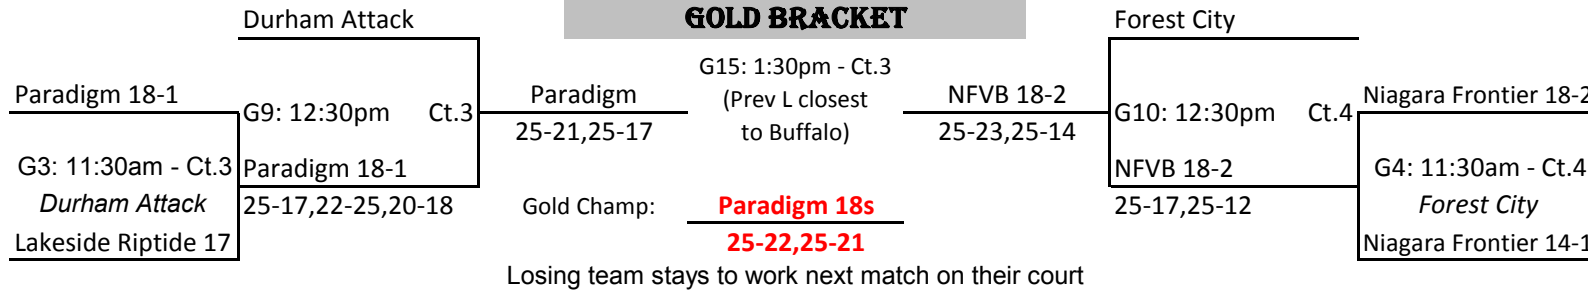

GOLD BRACKET