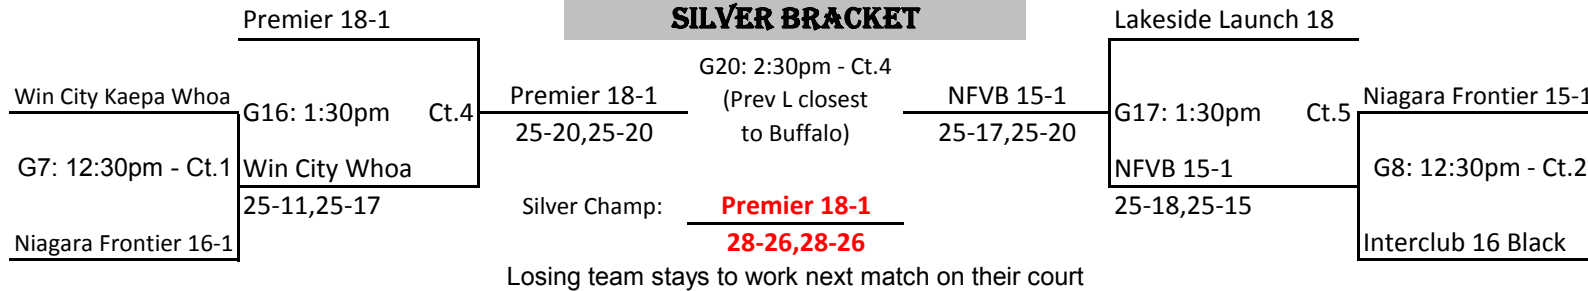

Pool EE - Court 5 (Round 2)							Sets Won	Sets Lost	+ / -	FINISH	CHALLENGE
1.	Niagara Frontier 17-2						3	3	-3	3	1st to EE G17
2.	Lakeside Launch 18						5	1	15	1	2nd EE to G7
3.	Win City Kaepa Whoa						4	2	17	2	3rd EE to work G6
4.	Premier 16-1						0	6	-29	4	4th EE to G5
Day / Time		Sat, 3:30pm	Sat, 4:30pm	Sat, 5:30pm	Sat, 6:30pm	Sun, 9am	Sun, 10am				
Match (work)		1 v 3 (2)	2 v 4 (1)	1 v 4 (3)	2 v 3 (1)	3 v 4 (2)	1 v 2 (4)				
Score - Set 1		18 25	25 18	26 24	21 25	25 21	25 27				
Score - Set 2		25 22	25 20	25 21	26 24	25 18	22 25				

Pool FF - Court 6 (Round 2)							Sets Won	Sets Lost	+ / -	FINISH	CHALLENGE
1.	Niagara Frontier 15-1						6	0	44	1	1st FF to G8
2.	Niagara Frontier 16-1						4	2	19	2	2nd FF to G7
3.	Paradigm 16-1						1	5	-35	4	3rd FF to G6
4.	Titans 16U Black						1	5	-28	3	4th FF to G5
Day / Time		Sat, 3:30pm	Sat, 4:30pm	Sat, 5:30pm	Sat, 6:30pm	Sun, 9am	Sun, 10am				
Match (work)		1 v 3 (2)	2 v 4 (1)	1 v 4 (3)	2 v 3 (1)	3 v 4 (2)	1 v 2 (4)				
Score - Set 1		25 15	25 21	25 13	25 14	19 25	26 24				
Score - Set 2		25 19	25 21	25 16	25 18	25 20	25 20				

CHAMPIONSHIP BRACKET

GOLD BRACKET

SILVER BRACKET

BRONZE BRACKET

Team	Code	Finish
Defensa	fj7112451ca	2
DRVC 18U	fj8drvc11ca	3
Durham Attack	fj8daont1ca	9
Forest City 18U		9
Interclub 16 Black		17
Lakeside Launch 18	fj8lakeg1ie	15
Lakeside Piranhas 16	fj6lakeg1ie	21
Lakeside Riptide 17	fj7lakeg1ie	11
Maverick 18 National	fj8acevb1ov	1
Niagara Frontier 14-1	fj4front1we	11
Niagara Frontier 15-1	fj5front1we	14
Niagara Frontier 16-1	fj6front1we	17