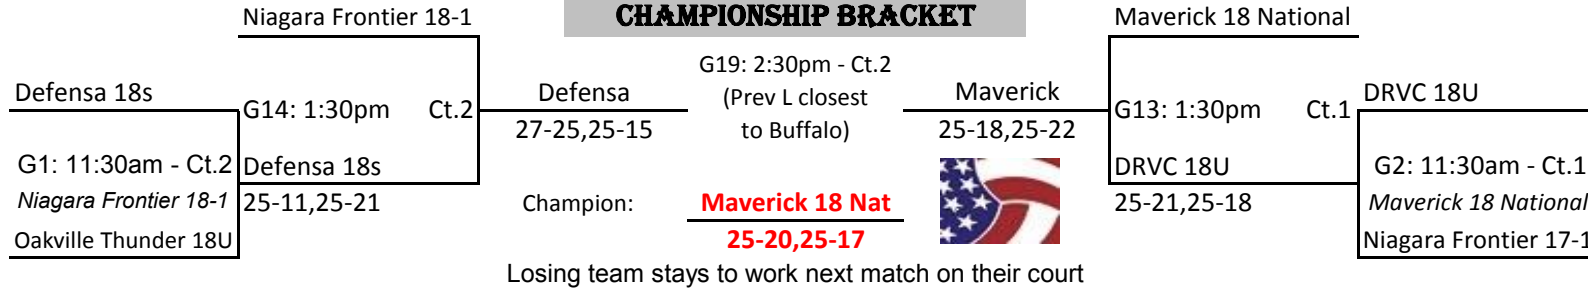

CHAMPIONSHIP BRACKET