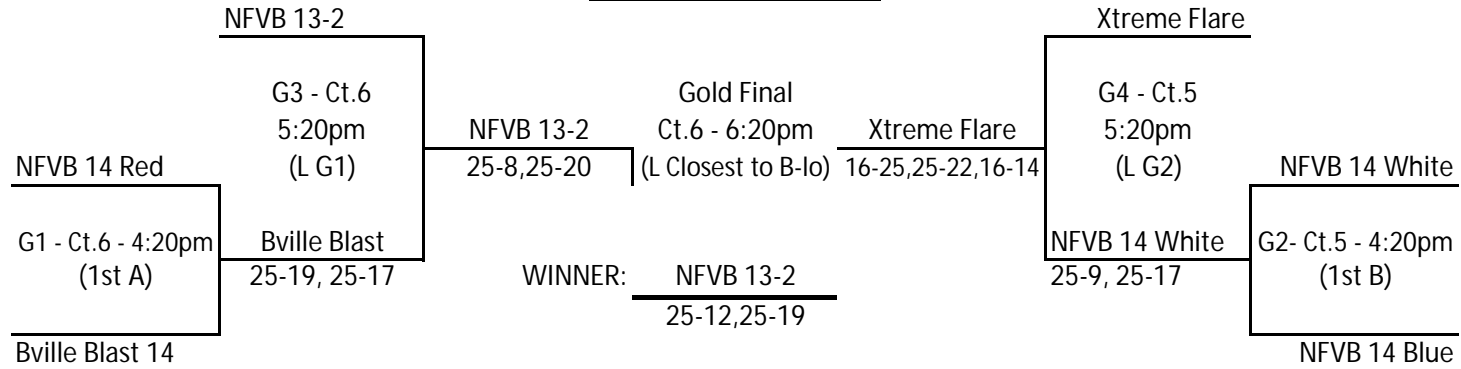

GOLD BRACKET