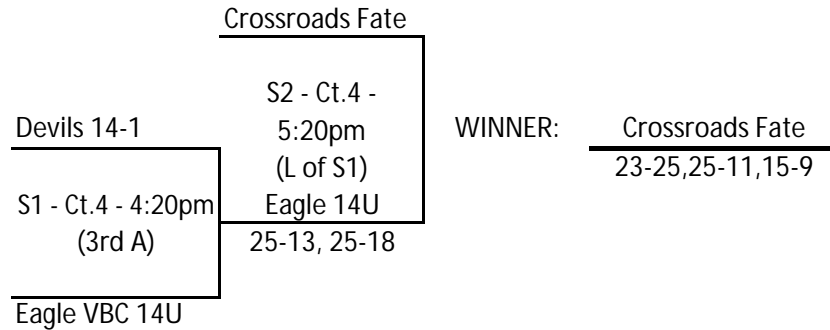

SILVER BRACKET